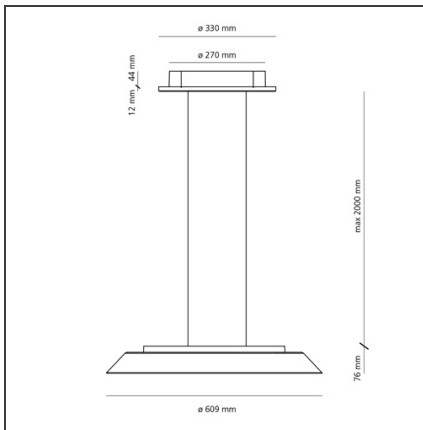

Febe Suspension 2700K - White

IP20   CE Dimmbar: 

DESIGN

Ernesto Gismondi

BESCHREIBUNG

In Febe, everything is reduced to a minimum and built around the optical engine that, with maximum yield in minimum thickness, ensures excellent performance to illuminate an entire room. Febe has an elementary shape, yet a rich performance, it focuses on light emission and its formal simplicity makes it almost invisible in space. A uniform light disk protrudes from the surface of the ceiling/wall, the colour frame moves back inwardly and can only be seen from the side. Designed for home environments, its essential shape makes it fit for all spaces.

TECHNISCHE ZEICHNUNGEN

FUNKTIONEN

Artikelnummer:	0242W00A	Material:	Methacrylare, polycarbonate
Farbe:	White	Serie:	Design
Installation:	Pendelleuchte		
Anwendungsbereich:	Innenbeleuchtung		

DIMENSION

Breite:	cm 7.6	Glühdrathtest:	750
Breite Fuß:	cm 4.4		
Durchmesser Fuß:	cm 27		
Max Höhe von der Decke:	cm 200		

LUMINAIRE

Watt:	30W	Lichtstrom (lm):	2182lm
Spannung (V):	220-240V	CCT:	2700K
		Efficiency:	85%
		Efficacy:	72.73lm/W
		CRI:	90
		Dimmable Typology:	Push