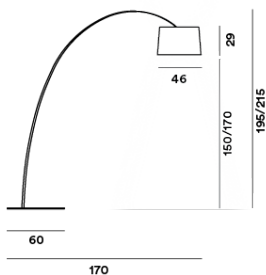

Twiggy LED MyLight

AUFBAU & LICHT