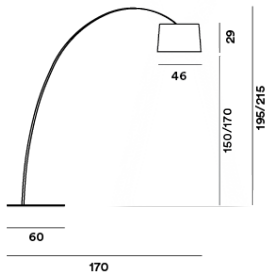

Twiggy LED

AUFBAU & LICHT