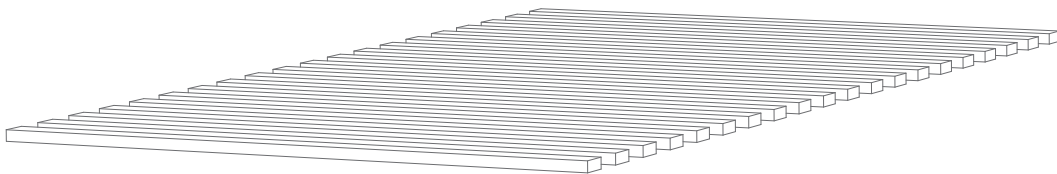

Siebenschläfer Lattenrost / *Siebenschläfer Slatted Frame*

Massivholz

Solid wood

● Unbehandelt / *Untreated*

Gurtband

Belt strap

Roll-Lattenrost für alle Bett-Breiten.

Roll-up slatted frame for all bed widths.