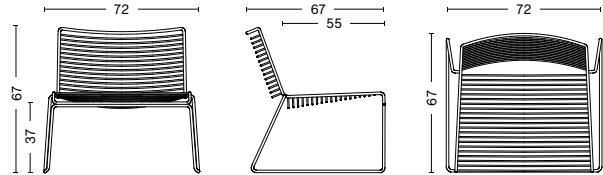

CONSTRUCTION

Solid steel bar chair in 11 mm welded wire featuring an outdoor powder coating. Comes with pre-mounted gliders.

COLOURS

ASPHALT
GREY

BLACK

FALL
GREEN

RUST

WHITE

DIMENSIONS

- / WIDTH 72 cm / 28.35"
- / DEPTH 67 cm / 26.38"
- / HEIGHT 67 cm / 26.38"
- / SEAT HEIGHT 37 cm / 14.57"
- / SEAT DEPTH 55 cm / 21.65"

GLIDERS

PLASTIC GLIDER (STANDARD ON ALL) / Suitable for most floor types which are not too sensitive.