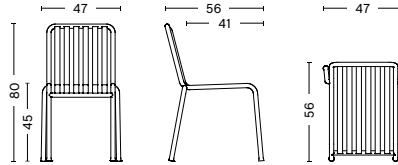

PALISSADE CHAIR

WIDTH / 47 cm / 18.50"
DEPTH / 56 cm / 22.05"
HEIGHT / 80 cm / 31.49"
SEAT HEIGHT / 45 cm / 17.71"
SEAT DEPTH / 41 cm / 16.41"