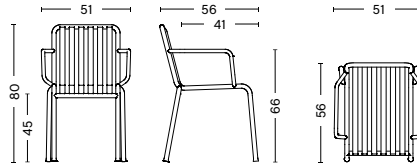

PALISSADE ARMCHAIR

WIDTH / 51 cm / 20.08"
DEPTH / 56 cm / 22.05"
HEIGHT / 80 cm / 31.49"
SEAT HEIGHT / 45 cm / 17.71"
SEAT DEPTH / 41 cm / 16.41"