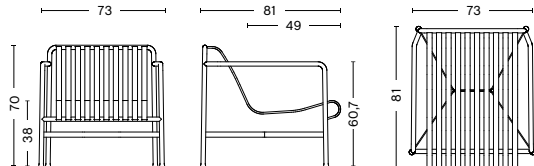

**DIMENSIONS**

**PALISSADE TABLE**

LENGTH / 82,5 cm / 32.48"  
WIDTH / 90 cm / 35.43"  
HEIGHT / 75 cm / 29.53"

**PALISSADE TABLE**

LENGTH / 170 cm / 66.93"  
WIDTH / 90 cm / 35.43"  
HEIGHT / 75 cm / 29.53"

**PALISSADE MIDDLE LEG**

LENGTH / 90 cm / 35.43"  
DEPTH / 13,5 cm / 5.31"  
HEIGHT / 75 cm / 29.53"

**PALISSADE LOUNGE SOFA**

WIDTH / 139 cm / 54.72"  
DEPTH / 88 cm / 34.65"  
HEIGHT / 70 cm / 27.56"  
SEAT HEIGHT / 38 cm / 14.96"  
SEAT DEPTH / 49 cm / 19.29"

**PALISSADE LOUNGE CHAIR LOW**

WIDTH / 73 cm / 28.74"  
DEPTH / 81 cm / 31.89"  
HEIGHT / 70 cm / 27.56"  
SEAT HEIGHT / 38 cm / 14.96"  
SEAT DEPTH / 49 cm / 19.29"

**PALISSADE LOUNGE CHAIR HIGH**

WIDTH / 73 cm / 28.74"  
DEPTH / 92 cm / 36.22"  
HEIGHT / 88 cm / 34.65"  
SEAT HEIGHT / 38 cm / 14.96"  
SEAT DEPTH / 49 cm / 19.29"