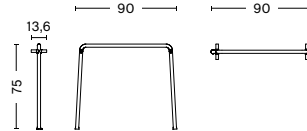

PALISSADE MIDDLE LEG

LENGTH / 90 cm / 35.43"
DEPTH / 13,5 cm / 5.31"
HEIGHT / 75 cm / 29.53"