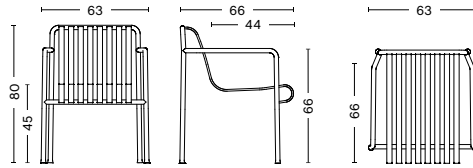

**PALISSADE LOUNGE CHAIR LOW**

WIDTH / 73 cm / 28.74"  
DEPTH / 81 cm / 31.89"  
HEIGHT / 70 cm / 27.56"  
SEAT HEIGHT / 38 cm / 14.96"  
SEAT DEPTH / 49 cm / 19.29"

**PALISSADE LOUNGE CHAIR HIGH**

WIDTH / 73 cm / 28.74"  
DEPTH / 92 cm / 36.22"  
HEIGHT / 88 cm / 34.65"  
SEAT HEIGHT / 38 cm / 14.96"  
SEAT DEPTH / 49 cm / 19.29"

**PALISSADE BAR STOOL**

WIDTH / 38 cm / 14.96"  
DEPTH / 45 cm / 17.72"  
HEIGHT / 78 cm / 30.71"

**PALISSADE DINNING ARMCHAIR**

WIDTH / 63 cm / 24.80"  
DEPTH / 66 cm / 25.98"  
HEIGHT / 80 cm / 31.49"  
SEAT HEIGHT / 45 cm / 17.71"  
SEAT DEPTH / 44 cm / 17.32"