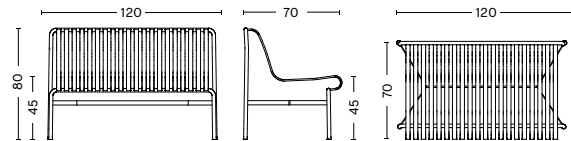

PALISSADE DINING BENCH W/O ARMREST

WIDTH / 120 cm / 47.24"
DEPTH / 70 cm / 27.56"
HEIGHT / 80 cm / 31.49"
SEAT HEIGHT / 45 cm / 17.71"