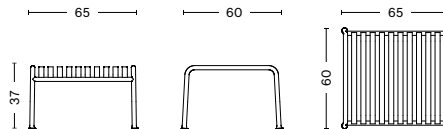

PALISSADE OTTOMAN

WIDTH / 65 cm / 25.59"
DEPTH / 60 cm / 23.62"
HEIGHT / 37 cm / 14.56"