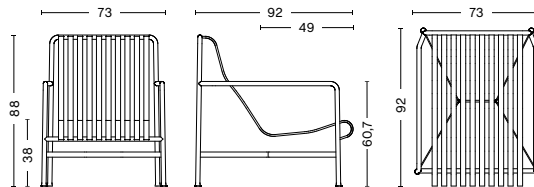

**DIMENSIONS**

**PALISSADE TABLE**

LENGTH / 82,5 cm / 32.48"  
WIDTH / 90 cm / 35.43"  
HEIGHT / 75 cm / 29.53"

**PALISSADE TABLE**

LENGTH / 170 cm / 66.93"  
WIDTH / 90 cm / 35.43"  
HEIGHT / 75 cm / 29.53"

**PALISSADE MIDDLE LEG**

LENGTH / 90 cm / 35.43"  
DEPTH / 13,5 cm / 5.31"  
HEIGHT / 75 cm / 29.53"

**PALISSADE LOUNGE SOFA**

WIDTH / 139 cm / 54.72"  
DEPTH / 88 cm / 34.65"  
HEIGHT / 70 cm / 27.56"  
SEAT HEIGHT / 38 cm / 14.96"  
SEAT DEPTH / 49 cm / 19.29"

**PALISSADE LOUNGE CHAIR LOW**

WIDTH / 73 cm / 28.74"  
DEPTH / 81 cm / 31.89"  
HEIGHT / 70 cm / 27.56"  
SEAT HEIGHT / 38 cm / 14.96"  
SEAT DEPTH / 49 cm / 19.29"

**PALISSADE LOUNGE CHAIR HIGH**

WIDTH / 73 cm / 28.74"  
DEPTH / 92 cm / 36.22"  
HEIGHT / 88 cm / 34.65"  
SEAT HEIGHT / 38 cm / 14.96"  
SEAT DEPTH / 49 cm / 19.29"