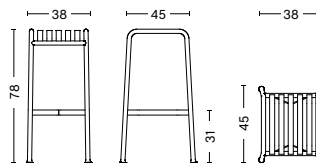

**DIMENSIONS**

**PALISSADE TABLE**

LENGTH / 82,5 cm / 32.48"  
WIDTH / 90 cm / 35.43"  
HEIGHT / 75 cm / 29.53"

**PALISSADE TABLE**

LENGTH / 170 cm / 66.93"  
WIDTH / 90 cm / 35.43"  
HEIGHT / 75 cm / 29.53"

**PALISSADE MIDDLE LEG**

LENGTH / 90 cm / 35.43"  
DEPTH / 13,5 cm / 5.31"  
HEIGHT / 75 cm / 29.53"

**PALISSADE LOUNGE SOFA**

WIDTH / 139 cm / 54.72"  
DEPTH / 88 cm / 34.65"  
HEIGHT / 70 cm / 27.56"  
SEAT HEIGHT / 38 cm / 14.96"  
SEAT DEPTH / 49 cm / 19.29"

**PALISSADE LOUNGE CHAIR LOW**

WIDTH / 73 cm / 28.74"  
DEPTH / 81 cm / 31.89"  
HEIGHT / 70 cm / 27.56"  
SEAT HEIGHT / 38 cm / 14.96"  
SEAT DEPTH / 49 cm / 19.29"

**PALISSADE LOUNGE CHAIR HIGH**

WIDTH / 73 cm / 28.74"  
DEPTH / 92 cm / 36.22"  
HEIGHT / 88 cm / 34.65"  
SEAT HEIGHT / 38 cm / 14.96"  
SEAT DEPTH / 49 cm / 19.29"

**PALISSADE BAR STOOL**

WIDTH / 38 cm / 14.96"  
DEPTH / 45 cm / 17.72"  
HEIGHT / 78 cm / 30.71"

**PALISSADE DINNING ARMCHAIR**

WIDTH / 63 cm / 24.80"  
DEPTH / 66 cm / 25.98"  
HEIGHT / 80 cm / 31.49"  
SEAT HEIGHT / 45 cm / 17.71"  
SEAT DEPTH / 44 cm / 17.32"