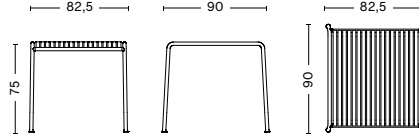

## DOWNLOADS

2D files, 3D files and packshots are available in our imagebank at [hay.com](http://hay.com).

Care- and maintenance instructions and test certificates are available at [hay.com](http://hay.com).

**DIMENSIONS**

**PALISSADE TABLE**

LENGTH / 82,5 cm / 32.48"  
WIDTH / 90 cm / 35.43"  
HEIGHT / 75 cm / 29.53"

**PALISSADE TABLE**

LENGTH / 170 cm / 66.93"  
WIDTH / 90 cm / 35.43"  
HEIGHT / 75 cm / 29.53"