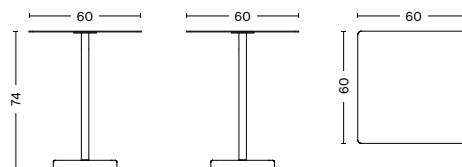

DIMENSIONS

TERRAZZO TABLE SQUARE

/ LENGTH 60 cm / 23.62"

/ WIDTH 60 cm / 23.62"

/ HEIGHT 74 cm / 29.13"

TERRAZZO TABLE ROUND

/ DIAMETER Ø70 cm / 27.56"

/ HEIGHT 74 cm / 29.13"