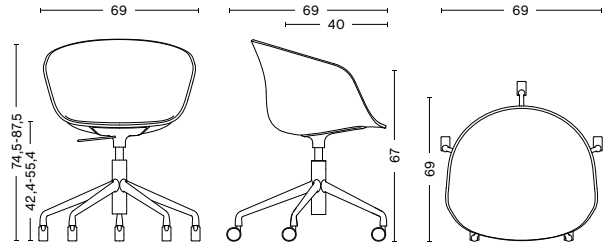

CONSTRUCTION

BASE / 5 star swivel base in cast aluminium with wheels and gas lift.

DIMENSIONS

WIDTH / 69 cm / 27.2"

DEPTH / 69 cm / 27.2"

HEIGHT / 74,5 - 87,5 cm / 29.3" - 34.5"

SEAT HEIGHT / 42,4 - 55,4 cm / 16.7" - 21.8"

SEAT DEPTH / 40 cm / 15.8"

OPTIONS

SOFT WHEELS / Standard on all. Suitable for all floorings.

/ Black base. All shells = black wheels.

/ White base. All shells = white wheels with grey rubber.

/ Polished base. White shell = white wheels with grey rubber and other shells = black wheels.