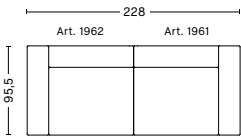

DOWNLOADS

2D files, 3D files and packshots are available in our imagebank at hay.com.

Care- and maintenance instructions and test certificates are available at hay.com.

DIMENSIONS / MAGS COMBINATIONS

2,5 SEATER COMB. 1

WIDTH / 228 cm / 89.76"

DEPTH / 95,5 cm / 37.6"

HEIGHT / 67 cm / 26.38"

SEAT HEIGHT / 40 cm / 15.75"

3 SEATER COMB. 1

WIDTH / 268,5 cm / 105.71"

DEPTH / 95,5 cm / 37.6"

HEIGHT / 67 cm / 26.38"