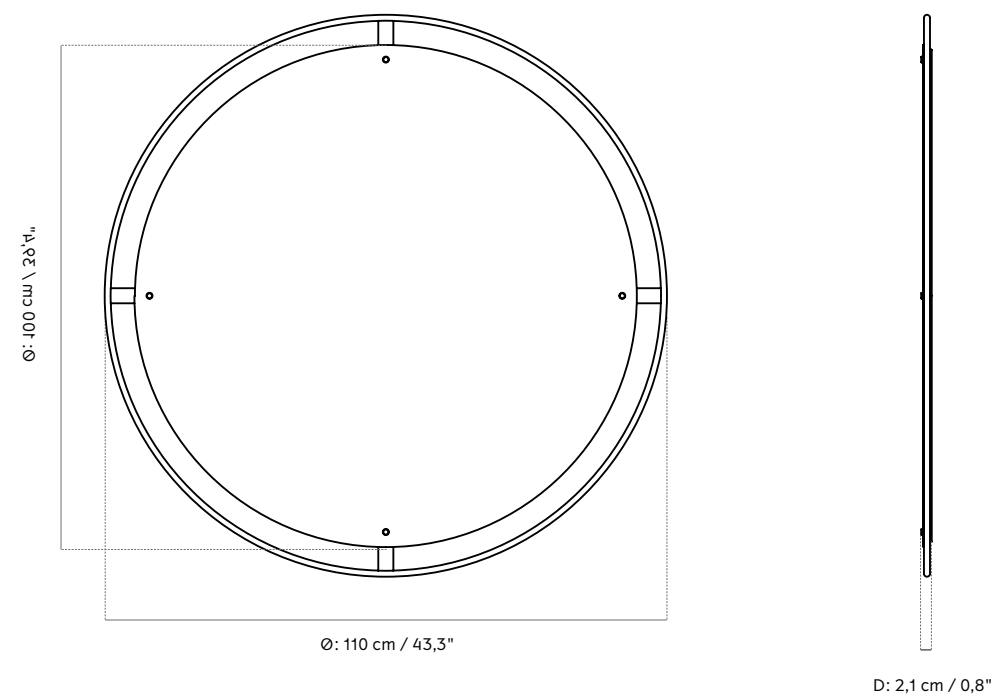

Nimbus Mirror

BY KRØYER-SÆTTER-LASSEN

TECHNICAL SPECIFICATIONS

PRODUCT TYPE
Mirror

ENVIRONMENT
Indoor

DIMENSIONS

Ø60
Ø: 60 cm / 23,6"
D: 2,2 cm / 0,9"

Ø110
Ø: 110 cm / 43,3"
D: 2,2 cm / 0,9"

Rectangular
H: 158,4 cm / 62,4"
W: 53,4 cm / 21"
D: 2,2 cm / 0,9"

PRODUCTION PROCESS

The solid brass frame is untreated and will tarnish over time.

COLOUR
Polished brass
Bronzed brass

GLOSS
N / A

MATERIALS

Bronzed Brass

RECTANGULAR

Polished Brass

Bronzed Brass

Nimbus Mirror

BY KRØYER-SÆTTER-LASSEN

TECHNICAL DRAWING

NIMBUS MIRROR, Ø60

NIMBUS MIRROR, Ø110

Nimbus Mirror

BY KRØYER-SÆTTER-LASSEN

TECHNICAL DRAWING

NIMBUS MIRROR, RECTANGULAR, Ø60