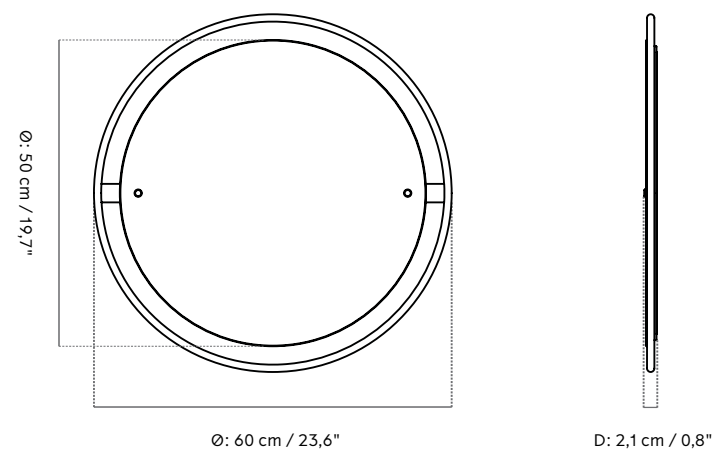

Nimbus Mirror

BY KRØYER-SÆTTER-LASSEN

TECHNICAL SPECIFICATIONS

PRODUCT TYPE
Mirror

ENVIRONMENT
Indoor

DIMENSIONS

Ø60
Ø: 60 cm / 23,6"
D: 2,2 cm / 0,9"

Ø110
Ø: 110 cm / 43,3"
D: 2,2 cm / 0,9"

Rectangular
H: 158,4 cm / 62,4"
W: 53,4 cm / 21"
D: 2,2 cm / 0,9"

PRODUCTION PROCESS

The solid brass frame is untreated and will tarnish over time.

COLOUR
Polished brass
Bronzed brass

GLOSS
N / A

MATERIALS

Bronzed Brass

RECTANGULAR

Polished Brass

Bronzed Brass

Nimbus Mirror

BY KRØYER-SÆTTER-LASSEN

TECHNICAL DRAWING

NIMBUS MIRROR, Ø60

NIMBUS MIRROR, Ø110

Nimbus Mirror

BY KRØYER-SÆTTER-LASSEN

TECHNICAL DRAWING

NIMBUS MIRROR, RECTANGULAR, Ø60