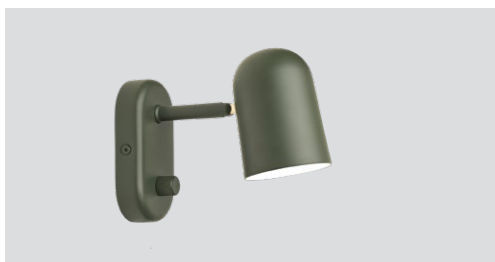

Buddy wall

Buddy wall white
– Item no. 220

Buddy wall dark grey
– Item no. 221

Buddy wall dark green
– Item no. 222

Buddy wall warm beige
– Item no. 223

Product type: Wall lamp

Design: Mads Sætter-Lassen, 2017

Shade and body material: Steel

Colours: White, dark grey, dark green, or warm beige (shade inner colour is same as outer colour)

Wire: Black or white (white version only), 200 cm

Switch: Dimmer switch on the wall base

Bulb: GU10, Max. 6 W LED only (dimmable)

Voltage: 220V - 240V - 50/60Hz

Net weight: 0.4 kg

Outer package: 2

Dimensions and light direction:

Recommended dimmable bulb:

Prices NOK (RRP ex. VAT) (RRP incl. VAT)