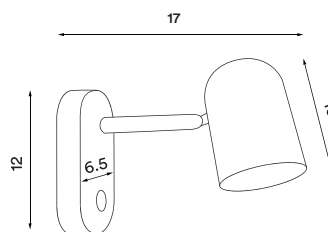

Shade and body material: Steel

Colours: White, dark grey, dark green, or warm beige (shade inner colour is same as outer colour)

Wire: Black or white (white version only), 200 cm

Switch: Dimmer switch on the wall base

Bulb: GU10, Max. 6 W LED only (dimmable)

Voltage: 220V - 240V - 50/60Hz

Net weight: 0.4 kg

Outer package: 2

Dimensions and light direction:

Recommended dimmable bulb:

Prices NOK (RRP ex. VAT) (RRP incl. VAT)