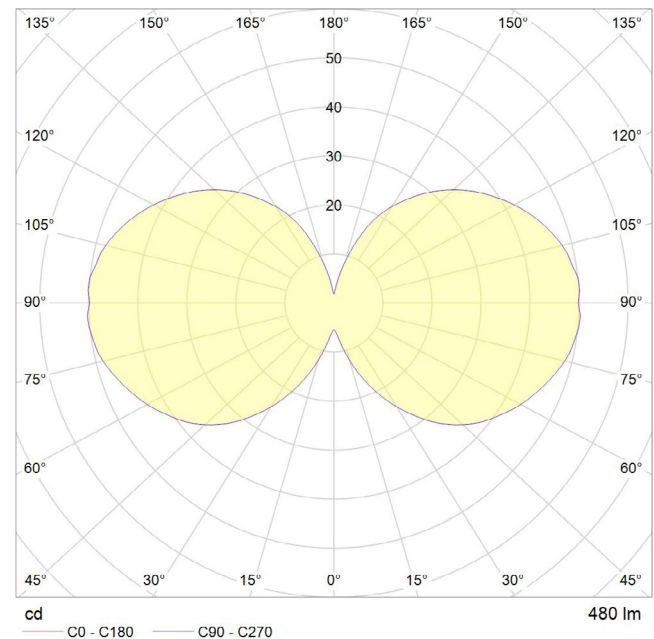

POLAR DIAGRAM

DIMMING

Dimmable: Yes
Dimming type: Trailing edge
Recommended EU Dimmer: Varilight - V-pro JXP401
(X denotes faceplate color)

A full list of compatible dimmers is available on request.

OUTER CARTON

Pc/ Ctn: 20
Gross weight: 4.3Kg
Length: 68cm
Width: 28cm
Height: 42cm

IES/LDT FILE

Available upon request.

EAN UK: 5060400151110

IP54