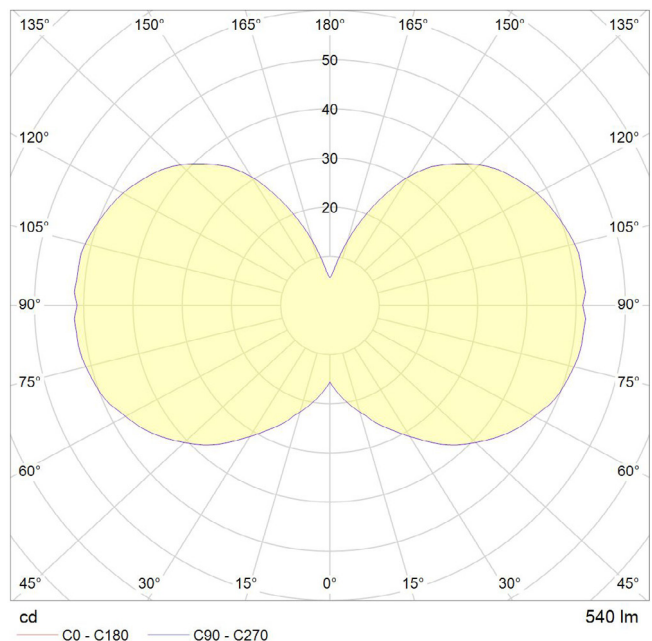

POLAR DIAGRAM

DIMMING

Dimmable: Yes
Dimming type: Trailing edge
Recommended EU Dimmer: Varilight - V-pro JXP401
(X denotes faceplate color)

A full list of compatible dimmers is available on request.

OUTER CARTON

Pc/ Ctn: 20
Gross weight: 4.5kg
Length: 82cm
Width: 32cm
Height: 28cm

IES/LDT FILE

Available upon request.

EAN UK: 5060400150205