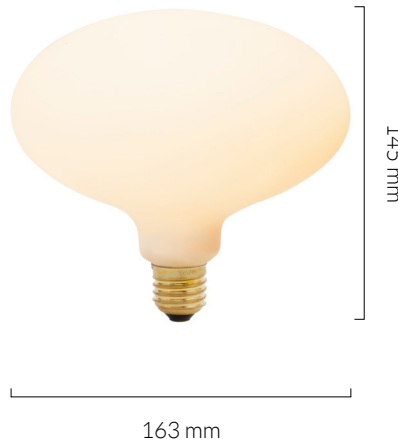

6 WATT | 540 LUMENS | 2700K

*Smooth dimmable LED filament lamp made of mouth-blown glass. This lamp uses 6 Watts of power and achieves 540 Lumens at a CRI of 95. It has an IP54 rating.*

LAMP

**Shape:** Custom  
**Materials:** Brass cap, mouth-blown glass  
**Finish:** Matte porcelain  
**Beam angle:** 360°  
**Base:** E27  
**Weight:** 0.169 kg  
**Working temperature:** -5C to 40C  
**Warm up time:** Instant  
**Warranty:** 3 years  
**Input Voltage:** 220V-240V  
**Glare control:** We use up to 8 LED filaments in our lamps. This, together with a thicker phosphor coating, reduces and controls glare, resulting in an even, more comfortable light.

BEST PAIRED WITH

1. Brass Pendant
2. Graphite Pendant
3. Oak/Walnut Pendant
4. Oak/Walnut Touch Lamp

PERFORMANCE

CRI (colour rendering index)	95
Lamp lumen output	540
Luminaire circuits per watt (LM/W)	90
Lifetime (TM-21) (hours)	30,000
Colour Temperature	2700K
Power factor	0.9