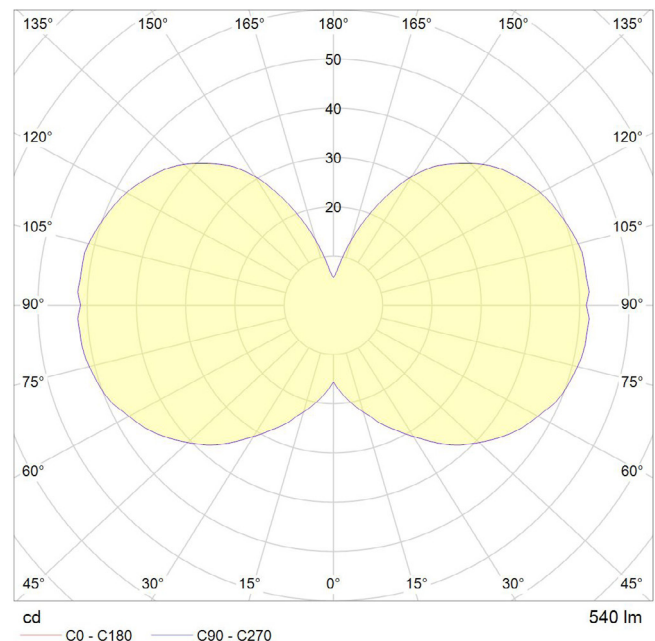

POLAR DIAGRAM

DIMMING

Dimmable: Yes
Dimming type: Trailing edge
Recommended EU Dimmer: Varilight - V-pro JXP401
(X denotes faceplate color)

A full list of compatible dimmers is available on request.

OUTER CARTON

Pc/ Ctn: 20
Gross weight: 4.5kg
Length: 73cm
Width: 30cm
Height: 32cm

IES/LDT FILE

Available upon request.

EAN UK: 5060400150236