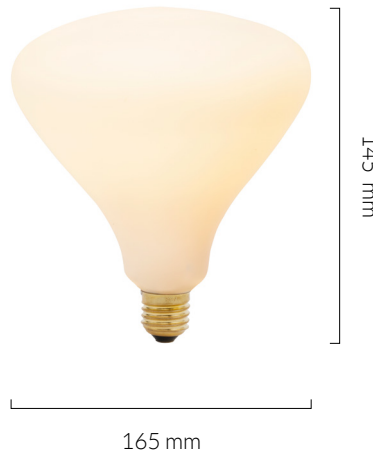

6 WATT | 540 LUMENS | 2700K

Smooth dimmable LED filament lamp made of mouth-blown glass. This lamp uses 6 Watts of power and achieves 540 Lumens at a CRI of 95. It has an IP54 rating.

LAMP

Shape: Custom
Materials: Brass cap, mouth-blown glass
Finish: Matte porcelain
Beam angle: 360°
Base: E27
Weight: 0.17 kg
Working temperature: -5C to 40C
Warm up time: Instant
Warranty: 3 years
Input Voltage: 220V-240V
Glare control: We use up to 8 LED filaments in our lamps. This, together with a thicker phosphor coating, reduces and controls glare, resulting in an even, more comfortable light.

BEST PAIRED WITH

1. Oak Pendant
2. Walnut Pendant
3. Brass Pendant
4. Graphite Pendant

PERFORMANCE

CRI (colour rendering index)	95
Lamp lumen output	540
Luminaire circuits per watt (LM/W)	90
Lifetime (TM-21) (hours)	30,000
Colour Temperature	2700K
Power factor	0.9

Pc/ Ctn: 20
Gross weight: 4.5kg
Length: 73cm
Width: 30cm
Height: 32cm

IES/LDT FILE

Available upon request.

EAN UK: 5060400150236