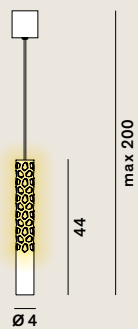

Squiggle: Suspension

cod: H6

Ø 6

pag 286-287

Light Source	MID POWER LED + G4 36° LED
Power	7,5 Watt
Kelvin	2.700
Lumen	480
CRI	90

Class **A / A+ / A++**

Catalogue