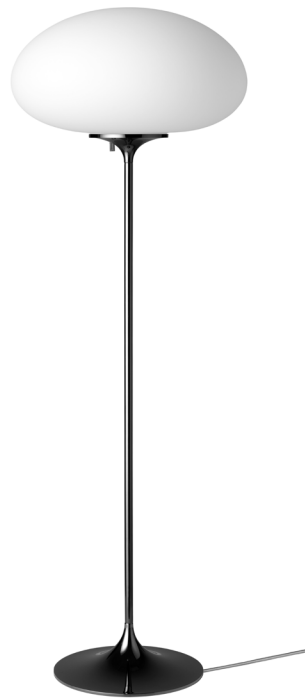

Stemlite Floor Lamp, H110

Designed by Bill Curry - 1962

ITEM NUMBER	Stemlite Floor Lamp - H110, EU (Black Chrome)	10057926
	Stemlite Floor Lamp - H110, EU (Black Red)	10057929
	Stemlite Floor Lamp - H110, EU (Pebble Grey)	10058488

DESCRIPTION

The Stemlite (1962) was the first ‘total look’ lamp, a pioneering new typology conceived by American Designer Bill Curry, which replaced the traditional base-plus-shade form with a single self-contained unit comprising interchangeable modules. His debut design, the much-emulated Stemlite, was named “most influential lamp of the year” by Industrial Design Magazine in 1965, used on the set of the original Star Trek TV series, and remained in production until 1977. Now remastered by GUBI after almost half a century, the new collection comprises two table lamps, two floor lamps and a new pendant – a simple inversion of the original design – in a contemporary yet authentic color palette.

Today’s Stemlite remains true to Curry’s designs, comprising three of the original heights: two table heights, one of which was originally conceived as a floor lamp and the original floor lamp height. A second, taller floor lamp has been added and a pendant light has been engineered by simply flipping the original design upside-down. A counterweight has been hidden in the negative space created by the geometry of the foot of the upright lamps to meet contemporary safety requirements regarding stability and versions of the floor and pendant lights with new larger globes are also available.

Materials & Finishes

SHADE -

Frosted Glass

FINISH AND MATERIAL

STAND -

Black Chrome, Pebble Grey (RAL 7032, Gloss 60), Black Red (RAL 3007, Gloss 60)

FINISH AND MATERIAL

BASE -