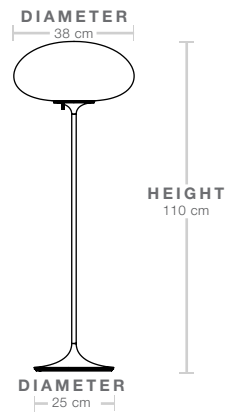

Today’s Stemlite remains true to Curry’s designs, comprising three of the original heights: two table heights, one of which was originally conceived as a floor lamp and the original floor lamp height. A second, taller floor lamp has been added and a pendant light has been engineered by simply flipping the original design upside-down. A counterweight has been hidden in the negative space created by the geometry of the foot of the upright lamps to meet contemporary safety requirements regarding stability and versions of the floor and pendant lights with new larger globes are also available.

Black Chrome, Pebble Grey (RAL 7032, Gloss 60), Black Red (RAL 3007, Gloss 60)

FINISH AND MATERIAL

CORD SHAPE

Round

CORD COLOR

Grey textile

Dimensions & Weight

LAMP HEIGHT	110 cm
LAMP STAND	Ø25 cm
SHADE DIAMETER	Ø38 cm
SHADE HEIGHT	20 cm
CORD LENGTH	220 cm
TOTAL WEIGHT	7.9 kg

Packaging - Base

NUMBER OF PARCELS	1
PACKAGING LENGTH	102 cm
PACKAGING WIDTH	32 cm
PACKAGING HEIGHT	29 cm
PACKAGING WEIGHT	2.5 Kg
GROSS WEIGHT	8.8 Kg

Packaging - Shade

NUMBER OF PARCELS	1
PACKAGING LENGTH	45 cm
PACKAGING WIDTH	27 cm
PACKAGING HEIGHT	45 cm
PACKAGING WEIGHT	0.9 Kg
GROSS WEIGHT	2.5 Kg

Spare Parts

ITEM	ITEM NUMBER
Stemlite Lamp Shade , Large Ø38	10060335

Product Documents

ASSEMBLY INSTRUCTIONS	118-20-001-03_Stemlite_Table-FloorLamps_AssemblyInstructions_EU
------------------------------	---