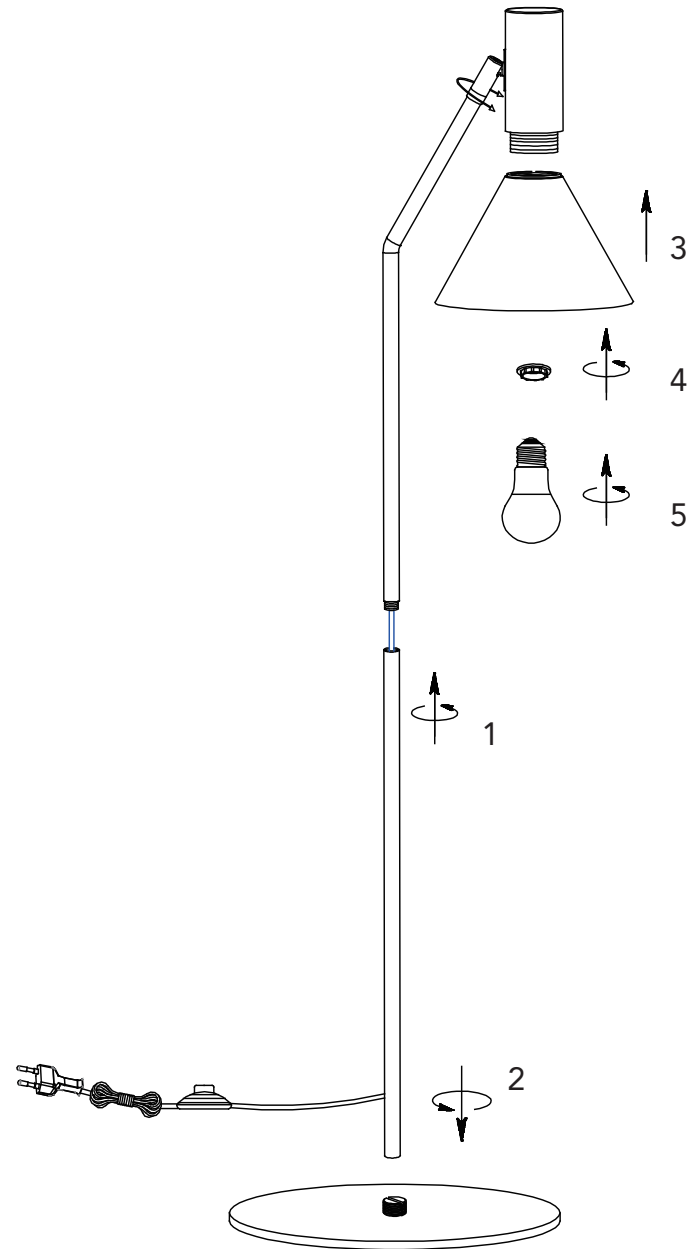

FRANSEN

WWW.FRANSEN.COM

If the external flexible cable or cord of this luminaire is damaged, it shall be exclusively replaced by the manufacturer or his service agent or a similar qualified person in order to avoid a hazard.