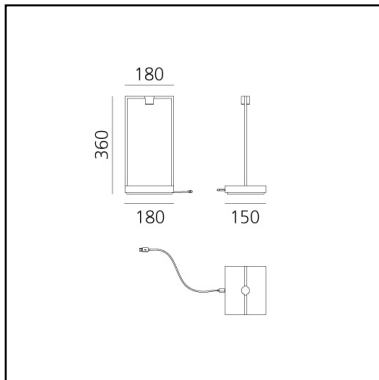

Curiosity 36 - White

Davide Oppizzi

IP20  

LUMINAIRE

- Watt: **1,7W**
- Delivered lumens output: **163lm**
- CCT: **3000K**
- Efficiency: **75%**
- Efficacy: **162.83lm/W**
- CRI: **90**
- Dimmer Typology: **Push button Dimmer**

its base. Neutral and essential in its light structure, it becomes functional by enhancing the content.

It is a frame for displaying objects, with its base providing the element that accommodates whatever items you wish to display, illuminated by the small spotlight on the top.

PRODUCT CODE: 0174020A

FEATURES

- Article Code: **0174020A**
- Colour: **White**
- Installation: **Table**
- Material: **Aluminium**
- Series: **Design Collection**
- design by: **Davide Oppizzi**

DIMENSIONS

- Length: **cm 18**
- Width: **cm 15**
- Height: **cm 36**