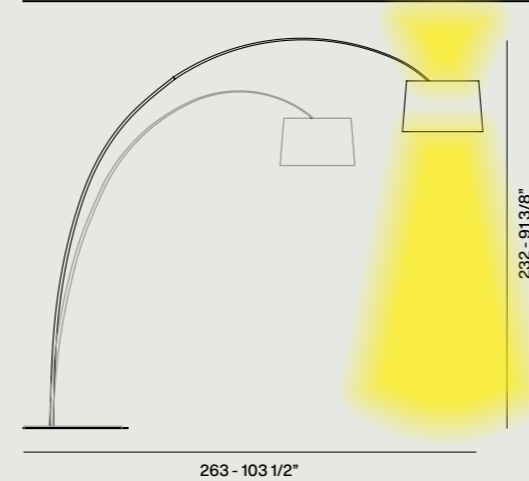

Twiggy Elle / Twiggy Elle Wood

Floor

Twiggy Elle: materiale composito su base di fibra di vetro laccato, PMMA, policarbonato, metallo verniciato e alluminio. Twiggy Elle Wood: diffusore in rovere sbiancato.

Twiggy Elle: varnished fibreglass based composite material, PMMA, polycarbonate, coated metal and aluminium.

Twiggy Elle Wood: diffuser in limed durmast wood.

LED version

LED inclusi / included

220 / 240V: 31W 2700 K 3840 lm CRI>90

120V: 34W 2700K 3840 lm CRI>90

Dimmer incluso — Dimmer included

LED MyLight / Tunable white

220/240V only: 28W 2700-5000 K 3840 lm CRI>90

Remote control version with Bluetooth app available

Energy class A+

CE IP 20 ENEC — Tunable white

Undergoing UL LISTED certification

Twiggy Elle: bianco, nero, cremisi, greige, grafite.

Twiggy Elle: white, black, crimson, greige, graphite.

Twiggy Elle Wood: diffusore: rovere. Montatura: greige, nero.

Twiggy Elle Wood: diffuser: durmast. Frame: greige, black.

Lampada da terra a luce diretta e indiretta. Diffusore e stelo in materiale composito su base di fibra di vetro verniciato a liquido. Nella versione Wood il diffusore è ricavato dalla sovrapposizione di due fogli di legno di rovere sbiancato; equipaggiato nella parte superiore e inferiore con un anello in bamboo. La scheda LED bifacciale, studiata appositamente da Foscarini ottenendo un elevatissimo grado di riproduzione del colore (CRI), è installata su un disco di alluminio. Disco diffusore superiore in policarbonato traslucido, disco diffusore inferiore in PMMA opalino bianco, con finitura satinata. Base circolare in metallo verniciato a polveri epossidiche. In dotazione 4 contrappesi da inserire nella apposita sede sopra il diffusore per regolarne l'altezza. Sul cavo, trasparente, è presente un dimmer che funge sia da regolatore di intensità luminosa graduale sia da interruttore on/off.

Floor lamp with direct and indirect light. Diffuser and rod made of fibreglass-based composite material and liquid coated. The Wood version diffuser is obtained by overlapping two sheets of bleached durmast wood. In the upper and lower part it is equipped with a bamboo ring of a few millimeters. The doublesided LED board was purpose-designed by Foscarini to achieve a superior level of colour rendering (CRI), it is installed on an aluminum disc. Translucent polycarbonate upper diffuser disc, opaline white PMMA lower diffuser disc with satin finish. Epoxy powder coated metal round base. Supplied with 4 counter-weights to be inserted in the purpose-provided seat above the diffuser to adjust its height. The transparent cable is fitted with a dimmer which can be used both to adjust the level of luminous intensity gradually or as the on/off switch.