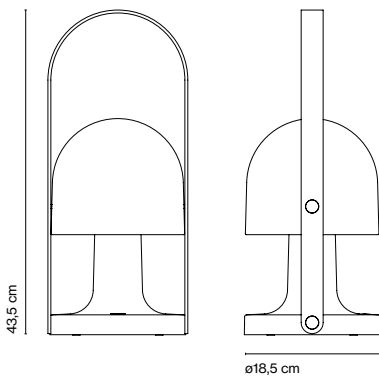

FollowMe Plus

FollowMe Plus
LED 3,2W 2700K 478lm
(included)

White-Oak

Battery life:
5 hours in peak power
10 hours in half power
20 hours in a quarter power

Battery charging time: 10h.

Watch the video info@marset.com

Rocking opal diffuser and white matte polycarbonate body. Plywood handle with natural oak veneer, brass switch and construction details. Five hours of battery life at peak performance.

* 3 positions dimmer

[Download](#) Assembly instructions
[Download](#) Energy label

FollowMe Plus complements its classic predecessor. While the original size is perfect for cozy areas, the Plus reproduces the same warmth and quality of light with greater power. This version stands out for its ability to create entire atmospheres, and is great as a table lamp, desk lamp, or even on the floor.