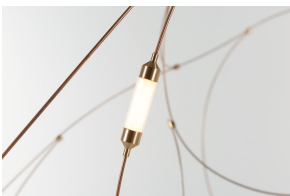

m o o o i

Flock of Light

STUDIO TOER

Flock of Light, by Studio Toer, transforms from a light and airy artistic design piece at daytime, to a swarm of bright lights at night. Flock of Light comes in two sizes: 11 and 21, after the number of light sources. Both sizes are made from brass cups, bronze wires and semi-transparent polycarbonate diffusers. This suspension lamp brings a bright, warm and poetic glow right after dark. A Flock of Light captured in stillness.

Detailing

Like standing amidst a swarm of buzzing bright lights. Flock of Light captures the magic of a warm summer evening.

Flock of Light / 11

Dimensions

80cm | 31.5"

65cm | 25.6"

65cm | 25.6"

Product

LED (Solid state)

CABLE COLOUR

Transparent with tinned cores

CANOPY

Pebble II White, ABS

CRI

91

LIGHT OUTPUT