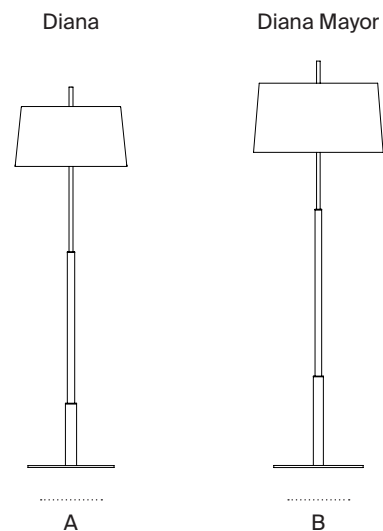

Diana

Federico Correa, Alfonso Milá, Miguel Milá. 1995
Floor lamps

The Diana lamp is slender, sturdy and well-defined. Inspired by the table models, these floor lamps, Diana and Diana Mayor, retain the grace and definition that characterises the whole family. The lamp is balanced by a wide metal base, completed with a slightly conical white linen shade. Two bulbs are arranged such as to provide lighting without creating shadows. The Diana effortlessly combines a classic air with a modern design, both at home and at the office.

In keeping with the calling of their designers, all floor and table versions of the Diana series have a timeless quality.

General description:

Metal structure with brass or satin nickel finish.

Diana: white linen lampshade with translucent white parchment upper diffuser or black linen lampshade with stone parchment upper diffuser.

Electric cable length:

(A) 3 m / 117"

(B) 2,5 m / 97.5"

Approximate weight (unpacked):

(A) Diana 9,6 kg / 21.1 lb

(B) Diana Mayor: 12,5 kg / 27.5 lb

Technical information:

Includes dimmable light source (CE market):

2 x LED bulb: 12 W / 1.521 lm.. / A++ (subject to updates in LED technology).

E27 - E26 / Max. hgt. 137 mm / 5.4" / Max. power 2 x 75 W

Includes dimmer (dimmable light source required).

Compatible with bulbs of the Energy efficiency class (E.E.C): A++ ... E.