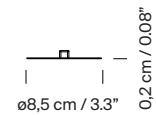

Optional base