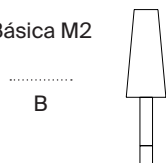

Básica

Santiago Roqueta, Equipo Santa & Cole. 1987
Table Lamps

A

Básica M2

B

At a time when international trends prevailed with lamps containing tubular metal structures and halogen bulbs, Santa & Cole sought to create a warmer alternative with the Básica lamp. This meant the revival, in the 1980s, of natural materials such as wood, paperboard or ribbons. This aesthetics challenged the dominant fashion at the time as it supported a warmer modernity that valued craftsmanship. It provided Santa & Cole with a springboard for international expansion, setting a new trend in Europe. The Básica lamp continues to make the same statement, 30 years later.

A wooden column held up by a heavy metal base of the same diameter, supports a range of shades in different shapes and colours, eight in total. Although the lamp is well-balanced, an optional, wider base may be placed underneath.

General description:

Birch wood column with nickel or bronze base.

2 lampshade options:

M1 (stitched beige cardboard; natural, red-amber or black ribbon and terracotta, mustard or green Raw Color ribbon and white linen)

M2 (beige parchment)

Stabilizing base with nickel or bronze base (optional).

Electric cable length: 2,25 m / 88.6"

Approximate weight (unpacked):

1,5 Kg / 3.3 lb

Technical information:

Includes dimmable light source (CE market):

LED bulb: 12 W / 1.521 lm / 2700K / A++ (subject to updates in LED technology).

E27 - E26 / Max. hgt. 115 mm / 4.5" / Max. power 100 W

Includes dimmer (dimmable light source required).

Compatible with bulbs of the Energy efficiency class (E.E.C): A++ ... E.

Suitable only for indoor use.

Always use the light source recommended or equivalent.

Input voltage: 100, 120, 230 Vac.

(50 Hz / 60 Hz). According to destination

Regulations:

CE

UNE-EN 60598