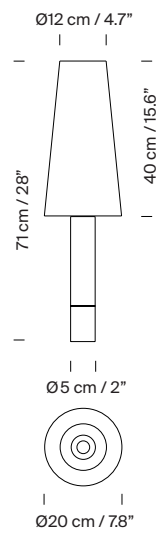

Model B: Básica M2