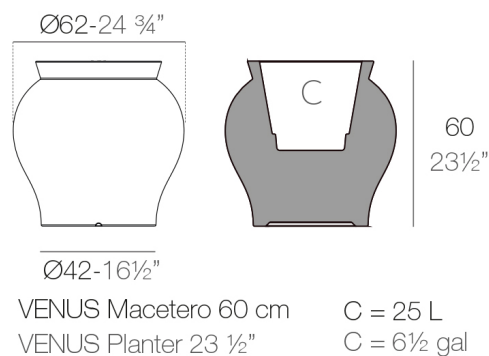

Description

9.02 Kg

FINISHES

BASIC

Ref. 67022A

Matt Polyethylene

ICE
WHITE
BLACK
BRONZE
STEEL
ANTHRACITE
RED
PISTACHIO
ORANGE
KHAKI
NAVY
TAUPE
PLUM
ECRU

 BEIGE