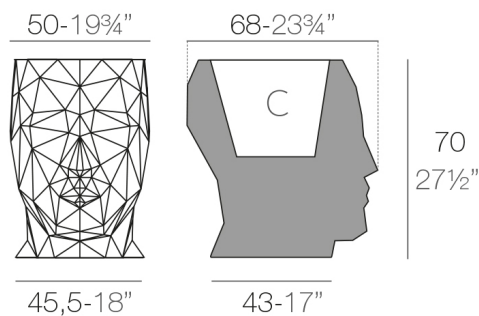

Weight

10.02 Kg

ADAN Maceta 70

ADAN Planter 70

C = 24 L

C = 11 gal

ACABADOS

BASIC