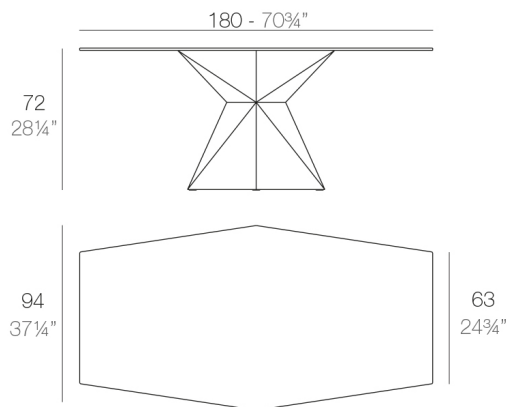

VERTEX TABLE

By Karim Rashid

VERTEX is a set of table and chairs with triangular planes which join dynamically together to create comfortable forms suitable for dining or meeting rooms, banquet or lecture halls and other casual needs. VERTEX looks as if it was chiseled from a single block of material, what remains is structural yet, beautiful. The VERTEX collection was created to integrate a more conceptual architectural piece into our space, to give it a more sophisticated touch.

View online: <https://www.vondom.com/products/51008>

Features

Description

Made of polyethylene resin by rotational moulding. 100% Recyclable. Item suitable for indoor and outdoor use. Available in different finishes. Tabletop with HPL.

Weight

62.98 Kg

VERTEX Mesa 180
VERTEX Table 70 3/4"

FINISHES

BASIC

Ref. 51008

Matt Polyethylene

- ICE
- WHITE
- BLACK
- BRONZE
- STEEL
- ANTHRACITE
- RED
- PISTACHIO
- ORANGE
- KHAKI
- NAVY
- TAUPE
- PLUM
- ECRU