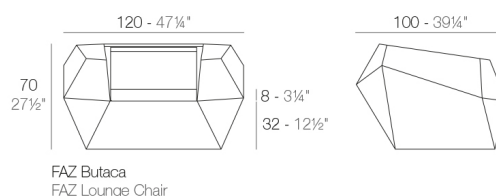

FINISHES

BASIC

Ref. 54001

Matt Polyethylene

- ☐ ICE
- ☐ WHITE
- ☒ BLACK
- ☐ BRONZE
- ☐ STEEL
- ☐ ANTHRACITE
- ☐ RED
- ☐ PISTACHIO
- ☐ ORANGE