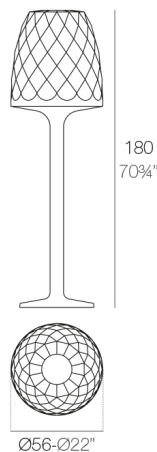

VASES FLOOR LAMP Ø56×180

By JM Ferrero

VASES, is made up of flowerpots, furniture and lighting designed by the Valencian designer JMFerrero. It's shapes were inspired by diamond cutting, producing pieces of clear-cut shapes and great style, creating a big visual impact.

View online: <https://www.vondom.com/products/47056A>

Features

Description

Made of polyethylene resin by rotational moulding. 100% Recyclable. Item suitable for indoor and outdoor use. Available in different finishes.

Weight

24.4 Kg

VASES Lámpara 180
VASES Lamp 180

LIGHTING

LIGHT

Ref. 47056W

White internally lit unit with LED technology. Available only in matte ice white finish.

ICE