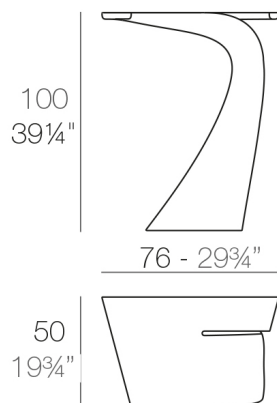

WING Mesa Alta
WING Bar Table

FINISHES

BASIC

Ref. 53032

Matt Polyethylene

- ICE
- WHITE
- BLACK
- BRONZE
- STEEL
- ANTHRACITE
- RED
- PISTACHIO
- ORANGE
- KHAKI
- NAVY
- PLUM
- TAUPE
- ECRU