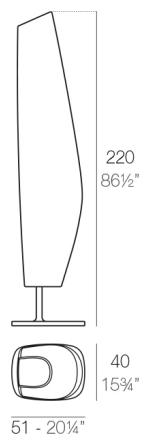

BLANCA LAMP

By Javier Mariscal

The NOMA collection, designed by Javier Mariscal for the Spanish brand VONDOM, is a group of outdoor items. There was an aim to create a new typology of furniture by combining the functions of a flowerpot and an outdoor table, and thus NOMA was born, a collection characterized by its originality and versatile nature. By asking the question "how do we sit down?" three different versions arose that could be adapted into three different environments: one for a chill-out scene, Low, completed with a very comfortable pouf out of the same collection; another to be used when seated in a chair or armchair, Medium; and another for a standing position or when sitting on a stool, High, ideal for the pleasure of enjoying a cup of wine outdoors. The first sketches showed natural shapes, which as the project developed leaned towards more architectural shapes that call to mind a column with a capital or a corbel.

View online: <https://www.vondom.com/products/46050A>

Features

Description

Lamp Made of polyethylene resin by rotational moulding. 100% Recyclable. Item suitable for indoor and outdoor use. Available in different finishes.

Weight

31.01 Kg

BLANCA Lámpara
BLANCA Lamp

LUMIÈRE

LUMIÈRE

Ref. 46050W

Mobilier avec éclairage intérieur de couleur blanc grâce à la technologie LED. Disponible uniquement en finition glacé mat.

GLACIER