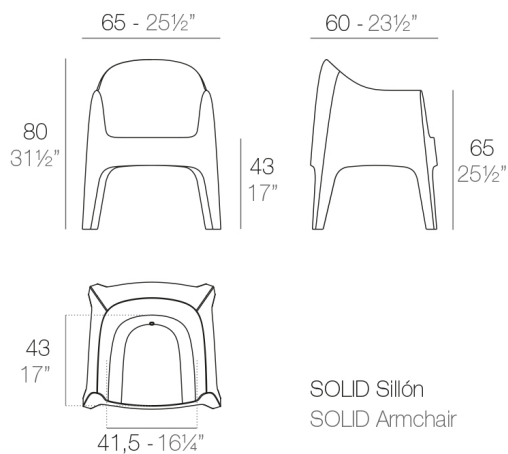

View online: <https://www.vondom.com/products/55027>

Features

Description

Made of injected polypropylene with mineral additives. Stackable. Available in several colors. Item suitable for indoor and outdoor use.

Weight

7.5 Kg

Finishes

BASIC PP

Ref. 55027

Available in various colors

COLOR	BASIC PP
ECRU 3111	
BLACK 3126	
WHITE 3102	
ACUALIS NAPA41	
BRONZE 3120	
RED 3117	
WHITE	
BLACK	
BRONZE	
ECRU	