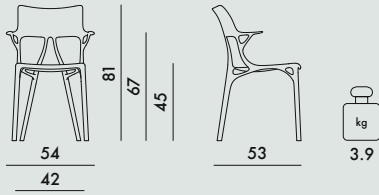

**THE FIRST CHAIR CREATED BY  
ARTIFICIAL INTELLIGENCE**  
**NEW ECO-FRIENDLY MATERIAL**  
from recycled material  
circular economy

reddot winner 2020

**A.I. 2019**  
Design Philippe Starck

**5886**

**MATERIAL**

**5886/5887**

2

10.0

0.31

59X56X95

	level reached
EN 1022 2005	Compliant
EN 16139:2013+AC 2013	Compliant
EN 1728:2012+AC 2013	
4.1	Compliant
4.2	Compliant
6.4	L2
6.5	L2
6.6	L2
6.10	L2
6.11	L2
6.15	L2
6.16	L2
6.17	L2
6.18	L2
6.20	L2
6.24	L2
6.25	L2
6.26	L2