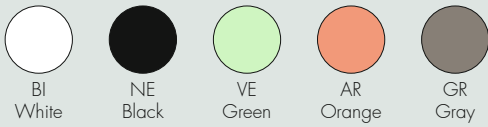

**THE FIRST CHAIR CREATED BY  
ARTIFICIAL INTELLIGENCE**  
**NEW ECO-FRIENDLY MATERIAL**  
from recycled material  
circular economy

reddot winner 2020

**A.I. 2019**  
Design Philippe Starck

**5886**

**MATERIAL**

recycled thermoplastic technopolymer with mineral filler and soft-touch treatment

MAT

**5887**

**MATERIAL**

Recycled thermoplastic technopolymer with mineral and metallic filler.

METALLIC

discover A.I. Chair