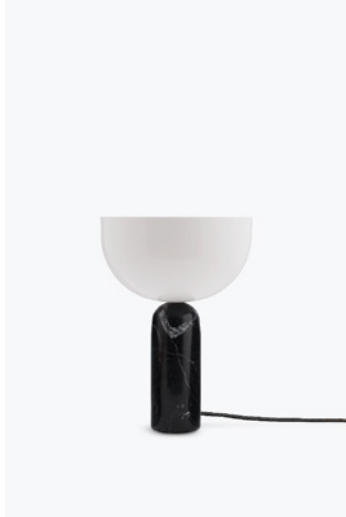

NEW WORKS.

Product Fact Sheet - Lighting - Kizu Table Lamp, Small

Kizu Table Lamp, Small

Lars Tornøe

Composed of two bold sculptural forms, the Kizu Table Lamp displays a weightless balancing act. The illusion of gravity creates a tension within the piece, while its curved forms initiate a calming effect. This kissing point of material and function creates an object in perfect harmony.

Ean No	Item No	Variation
5712826204207	20420	White Marble w. White Acrylic
5712826204214	20421	Black Marble w. White Acrylic
5712826204221	20422	Gris du Marais Marble w. White Acrylic

NEW WORKS.

Product Fact Sheet - Lighting - Kizu Table Lamp, Small

Specifications

Product Name	Kizu Table Lamp
Designer	Lars Tornøe
Year	2018
Category	Lighting
Type	Table Lamp
Material	Marble, Acrylic
Colour/Variant	White Marble w. White Acrylic/Black Marble w. White Acrylic/Gris du Marais Marble w. White Acrylic
Product Dimensions	H:350 x Ø: 250 mm
Packaging Dimensions	H: 310 x W: 515 x D: 310 mm
Cord	White or Black PVC cord 1800 mm - Switch 300 mm from lamp base
Weight (incl. Packaging)	4,4 kg
Light Source	E14 LED 4W (Max 7W) 220-240V~ 50/60Hz
Bulb	Not Included
Certification	CE, Class II, IP20
County of origin	China
Master packaging	1

NEW WORKS.

Product Fact Sheet - Lighting - Kizu Table Lamp, Small

Variation

White Marble w. White Acrylic

Black Marble w. White Acrylic

Gris du Marais Marble w. White Acrylic