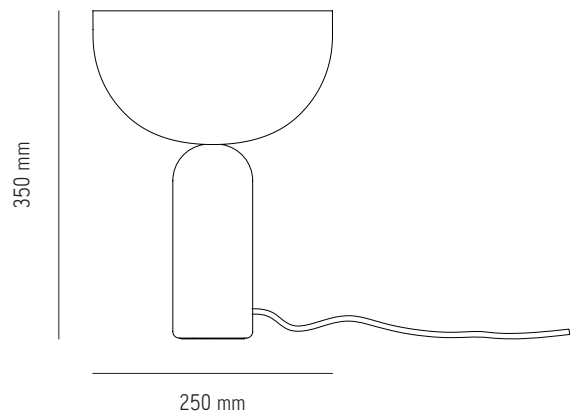

NEW WORKS.

Product Fact Sheet - Lighting - Kizu Table Lamp, Small

Kizu Table Lamp, Small

Lars Tornøe

Composed of two bold sculptural forms, the Kizu Table Lamp displays a weightless balancing act. The illusion of gravity creates a tension within the piece, while its curved forms initiate a calming effect. This kissing point of material and function creates an object in perfect harmony.

Specifications

Product Name	Kizu Table Lamp
Designer	Lars Tornøe
Year	2018
Category	Lighting
Type	Table Lamp
Material	Marble, Acrylic
Colour/Variant	White Marble w. White Acrylic/Black Marble w. White Acrylic/Gris du Marais Marble w. White Acrylic
Product Dimensions	H:350 x Ø: 250 mm
Packaging Dimensions	H: 310 x W: 515 x D: 310 mm
Cord	White or Black PVC cord 1800 mm - Switch 300 mm from lamp base
Weight (incl. Packaging)	4,4 kg
Light Source	E14 LED 4W (Max 7W) 220-240V~ 50/60Hz
Bulb	Not Included
Certification	CE, Class II, IP20
County of origin	China
Master packaging	1