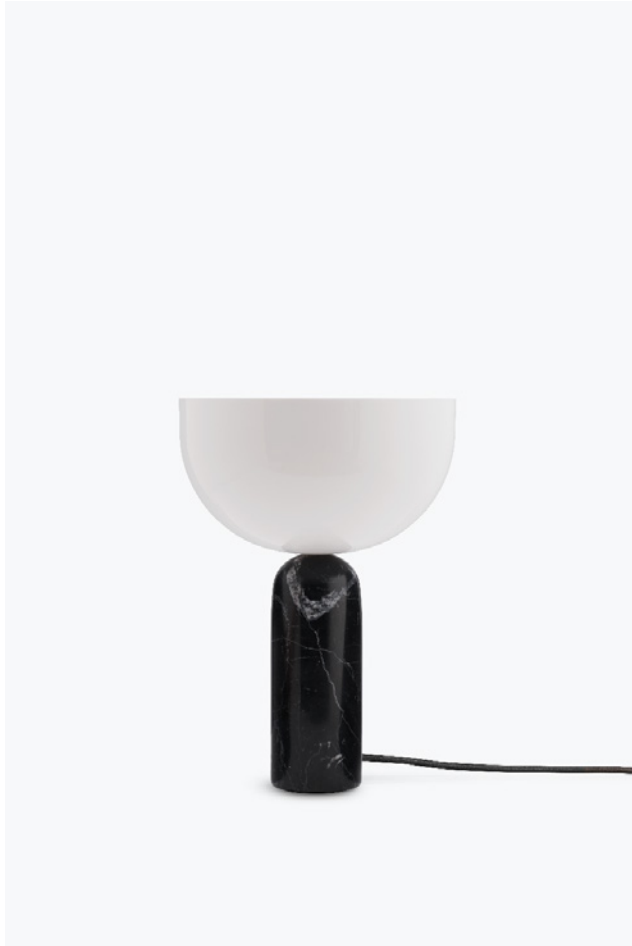

NEW WORKS.

Product Fact Sheet - Lighting - Kizu Table Lamp, Small

Kizu Table Lamp, Small

Lars Tornøe

Composed of two bold sculptural forms, the Kizu Table Lamp displays a weightless balancing act. The illusion of gravity creates a tension within the piece, while its curved forms initiate a calming effect. This kissing point of material and function creates an object in perfect harmony.

Ean No	Item No	Variation
5712826204207	20420	White Marble w. White Acrylic
5712826204214	20421	Black Marble w. White Acrylic
5712826204221	20422	Gris du Marais Marble w. White Acrylic

NEW WORKS.

Product Fact Sheet - Lighting - Kizu Table Lamp, Small

Specifications

Product Name	Kizu Table Lamp
Designer	Lars Tornøe
Year	2018
Category	Lighting
Type	Table Lamp
Material	Marble, Acrylic
Colour/Variant	White Marble w. White Acrylic/Black Marble w. White Acrylic/Gris du Marais Marble w. White Acrylic
Product Dimensions	H:350 x Ø: 250 mm
Packaging Dimensions	H: 310 x W: 515 x D: 310 mm
Cord	White or Black PVC cord 1800 mm - Switch 300 mm from lamp base
Weight (incl. Packaging)	4,4 kg
Light Source	E14 LED 4W (Max 7W) 220-240V~ 50/60Hz
Bulb	Not Included
Certification	CE, Class II, IP20
County of origin	China
Master packaging	1

NEW WORKS.

Product Fact Sheet - Lighting - Kizu Table Lamp, Small

Variation

White Marble w. White Acrylic

Black Marble w. White Acrylic

Gris du Marais Marble w. White Acrylic