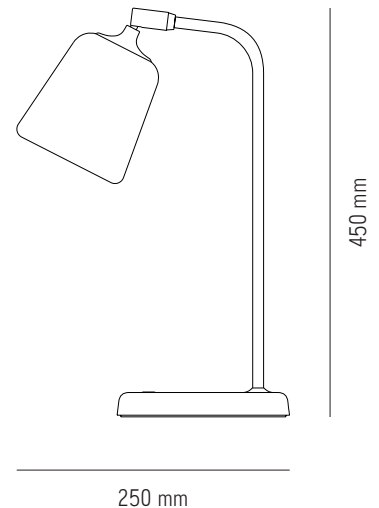

NEW WORKS.

Product Fact Sheet - Lighting - Material Table Lamp, The Originals

Material Table Lamp, The Originals *Nørgaard & Kechayas*

With the Material Pendant being our most popular product since day one, we are more than excited to extend this strikingly minimalist range. The introduction of the Material Table Lamp and Material Wall Lamp allows you to bring the beauty of natural materials into every room of the house. Both products feature a pivoting head for added function, and a sleek black frame that places your chosen material front and centre. From the warmth of mixed cork and terracotta, to the textural concrete finish, the Material series is perfect for those intimate settings

NEW WORKS.

Product Fact Sheet - Lighting - Material Table Lamp, The Originals

Specifications

Product Name	Material Table Lamp, The Originals
Designer	Nørgaard & Kechayas
Year	2019
Category	Lighting
Type	Table Lamp
Material	Cork, Wood, Steel, Marble, Terracotta, concrete w. powder coated aluminium/steel base and aluminium white inner shade/reflector
Colour/Variant	Natural Cork, Mixed Cork, Natural Oak, Smoked Oak, Light Grey Concrete, Dark Grey Concrete, Black Marble, White Marble, Terracotta, Yellow Steel
Product Dimensions	H: 450 x W: 190 x D:250 mm
Packaging Dimensions	H: 260 X W: 525 X D: 360 mm
Cord	Black PVC, 1800 mm - Three-step dimmer on lamp base
Weight	//
Weight (incl. Packaging)	//
Light Source	E14, LED Max 7W (Dimmable Bulb Only) (220-240~ 50/60 Hz)
Bulb	Not Included
Certification	CE, Class II, IP20
County of origin	China
Master packaging	1