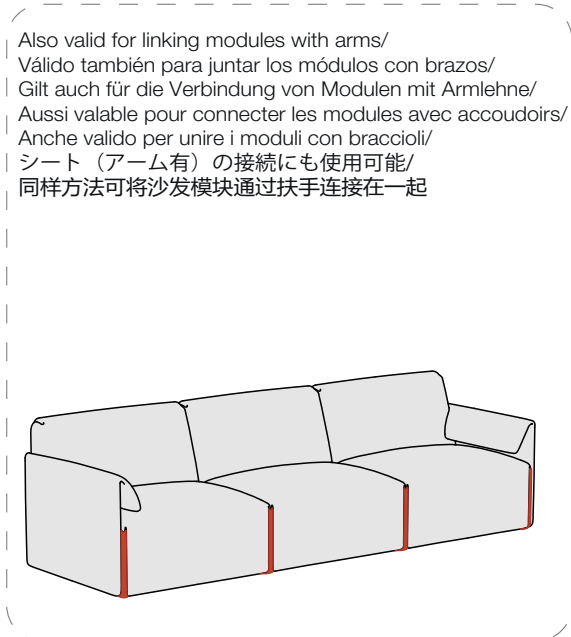

COSTUME

design Stefan Diez, 2021

MAGIS