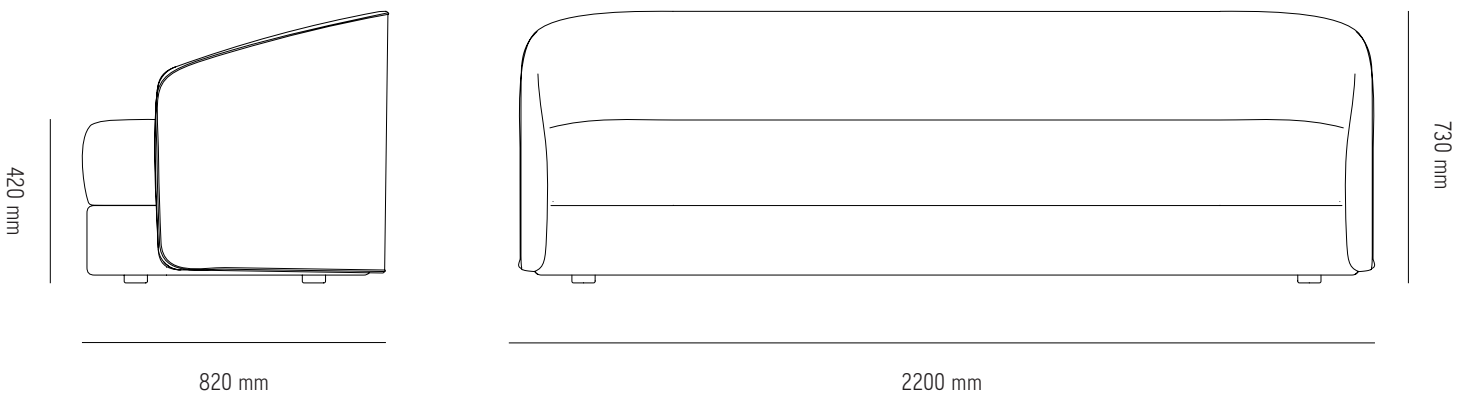

NEW WORKS.

Product Fact Sheet - Furniture - Covent Sofa Deep, 3 Seater

Specifications

Product Name	Covent Sofa Deep, 3 Seater
Designer	Arde Design Studio
Year	2019
Category	Furniture
Type	Sofa
Material	Plywood core construction w. Seat and back in high quality foam with selected upholstery.
Product Dimensions	H: 730 x W: 2200 x D:820 mm Seat Height: 420 mm
Packaging Dimensions	H: 780 x W: 2250 x D: 870 mm
COM	Fabric Requirements 6,4 meter
Delivery time	6-8 weeks
Country of origin	Denmark / Lithuania