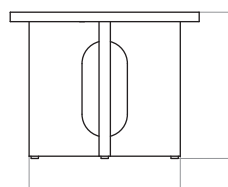

### DIMENSIONS

H: 39 cm / 15,4"

Ø: 50 cm / 19,7"

### PACKAGING MEASUREMENTS (H x W x D)

#### Base

19 cm x 26 cm x 41 cm / 7,5" x 10,2" x 16,1"

### MATERIALS & MAINTENANCE

Please visit [menuspace.com](https://www.menuspace.com) for materials and care and maintenance instructions.

Ø: 50 cm / 19,7"

W: 35,5 cm / 14"