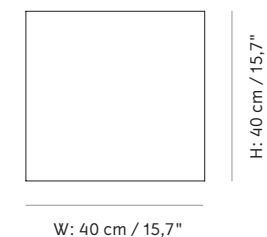

PRODUCT TYPE
Coffee / Side table

ENVIRONMENT
Indoor

DIMENSIONS

Low
W: 100 cm / 39,4"
D: 60 cm / 23,6"
H: 27 cm / 10,6"

Cubic
W: 40 cm / 15,7"
D: 40 cm / 15,7"
H: 40 cm / 15,7"

Tall
W: 30 cm / 11,8"
D: 30 cm / 11,8"
H: 51 cm / 20,1"

Tall
32,5 kg / 71,7 lb

TEST
N / A

CERTIFICATIONS
TSCA title IV compliant

PACKAGING TYPE
Wooden box

PACKAGING MEASUREMENTS (H x W x D)

Low
45 cm x 110,5 cm x 70,5 cm / 17,7" x 43,5" x 27,8"

Cubic
54,5 cm x 56,5 cm x 56,5 cm / 21,5" x 22,2" x 22,2"

Tall
66 cm x 47 cm x 47 cm / 26" x 18,5" x 18,5"

COLLI
1

MATERIALS & MAINTENANCE

Please visit [menuspace.com](https://www.menuspace.com) for materials and care and maintenance instructions.

LOW

CUBIC

TALL