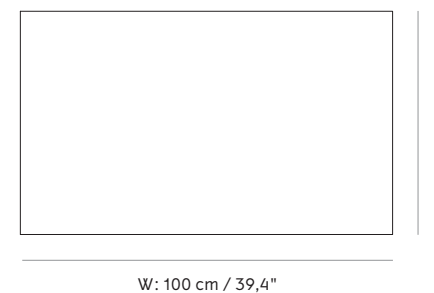

PRODUCT TYPE
Coffee / Side table

ENVIRONMENT
Indoor

DIMENSIONS

Low
W: 100 cm / 39,4"
D: 60 cm / 23,6"
H: 27 cm / 10,6"

Cubic
W: 40 cm / 15,7"
D: 40 cm / 15,7"
H: 40 cm / 15,7"

Tall
W: 30 cm / 11,8"
D: 30 cm / 11,8"
H: 51 cm / 20,1"

COLOUR
Black marble
Grey / Brown marble
White marble
Rose marble

MATERIALS

Nero Marquina marble, Kendzo marble, Carrara marble, Calacatta Viola marble, MDF.

WEIGHT

Low
82 kg / 180,8 lb

Cubic
37,5 kg / 82,7 lb

Tall
32,5 kg / 71,7 lb

TEST
N / A

CERTIFICATIONS
TSCA title IV compliant

PACKAGING TYPE
Wooden box

PACKAGING MEASUREMENTS (H x W x D)

Low
45 cm x 110,5 cm x 70,5 cm / 17,7" x 43,5" x 27,8"

Cubic
54,5 cm x 56,5 cm x 56,5 cm / 21,5" x 22,2" x 22,2"

Tall
66 cm x 47 cm x 47 cm / 26" x 18,5" x 18,5"

COLLI
1

MATERIALS & MAINTENANCE

Please visit [menuspace.com](https://www.menuspace.com) for materials and care and maintenance instructions.

LOW

CUBIC

TALL