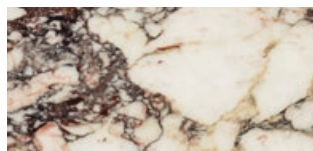

PRODUCT SHEET

Plinth Collection
by Norm Architects

Plinth

BY NORM ARCHITECTS

The Plinth is available in three different sizes and four marble colours: black, grey / brown, white and rose.

PRODUCT OPTIONS

MARBLE OPTIONS

NERO MARQUINA MARBLE

GREY KENDZO MARBLE

CARRARA MARBLE

CALACATTA VIOLA MARBLE

Plinth Cubic, Grey Kendzo Marble, by Norm Architects
Cyclades Vase, Large, Sand, by Nick Ross

Plinth

BY NORM ARCHITECTS

TECHNICAL SPECIFICATIONS