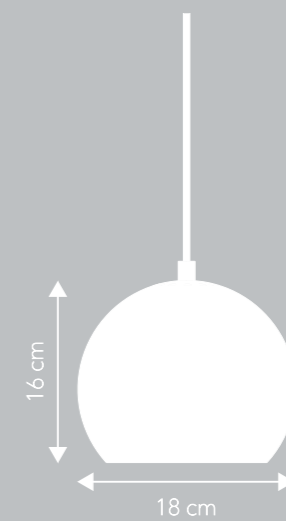

BALL.

Designer: Benny Frandsen (1968)

PENDANT Ø18 CM.

Over the years, BALL has evolved in keeping with the trends of the day, and the lamp has been produced in all the popular colours of the past many decades. Since 1968, the BALL family has also regularly been expanded without losing its most well-known design elements. Today, BALL comes in countless colours and models, ranging from table lamps and floor lamps to wall lamps and pendants.

Materials:
Metal plated
Painted white inside

Cord:
200 cm fabric

Ceiling canopy:
ø10 cm x H2 cm. Metal (same color as lamp).

Socket/bulb (not incl.)
E27 max 40W.

Learn more about e.g. Kelvin, Lumen, Watt - see our homepage. [Click here.](#)

Weight:
0.7 kg.

Box dimensions:
18x15x18 cm
1 kg. gross

Assembly Instructions:
See and/or download [here.](#)

High resolution images:
If you need high resolution images - see our images of this model [here.](#)

Instagram ready images.
The correct format for Instagram images can be downloaded [here.](#)