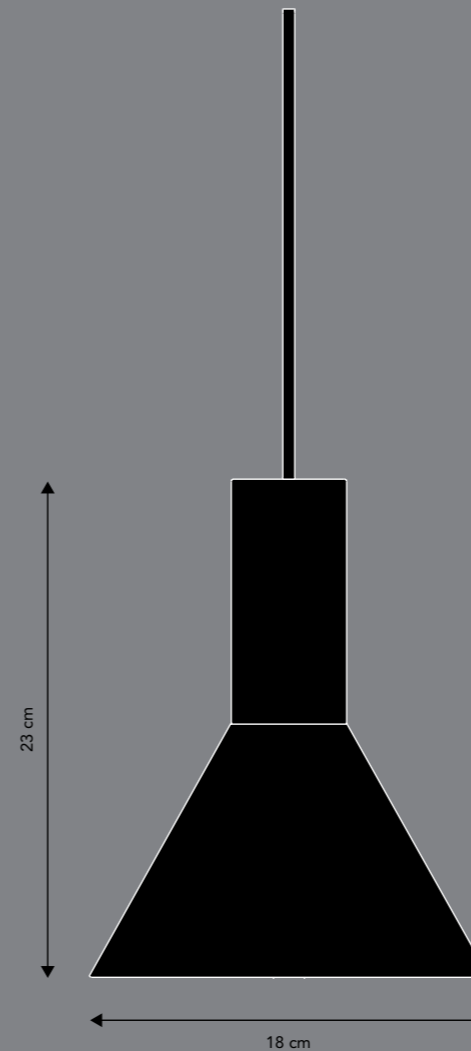

LYSS.

Designer: Toni Rie

PENDANT.

Materials:
Metal plated
Painted white inside

Cord:
300 cm fabric (color as shade)

Ceiling canopy:
ø10 cm x H2 cm. Metal. Color as shade

Socket/bulb (not incl.)
E27 max. 25W
Learn more about e.g. Kelvin, Lumen, Watt - see our homepage. Click [here](#).

FRANDSEN

Matt green: art.no. 123039

Matt almond: art.no. 123036

Matt light grey: art.no. 123037

Matt black: art.no. 123038

Image of matt black is on its way