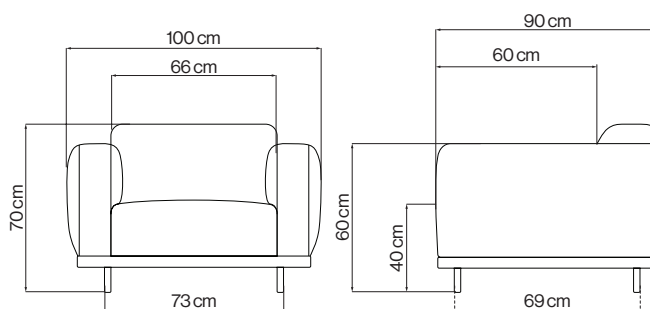

polspotten

Fauteuil Teddy

Fact Sheet

The Teddy Fauteuil adds a new perspective to the classic Fauteuil style chair. Its design is simple and sturdy. It's all about form, function and comfort. The seat is deep, soft and figure-hugging. The cushioned formation looks as if each side has been squeezed together to accentuate its puffed-out features. The Fauteuil is upholstered in a warm and cosy boucle fabric, and it's safe to say, it's teddy in form and teddy in texture; it's available in two heart-warming colours, beige and olive green. Qualified for contract use.

Design by	polspotten studio 2020
About the designer	This item is designed in our very own polspotten studio.
Category	Furniture – Chairs
Environment	Indoor
Preassembled	No, the legs are packed separately
Material & Finish	Frame: solid beech wood/plywood, bonel springs, foam Legs : powder coated metal
Gliders	Plastic gliders are mounted
Upholstery	The Teddy series are standard available in the following upholstery: - Alpine 96% polyester, 4% polyacryl / >75.000 martindale / color fastness level 5
Cleaning & Care	Care and maintenance instructions can be downloaded on the product page of this item at webshop.polspotten.com or contact your account manager for more specific cleaning & care information.
Packaging	Packed in a combination of carton, hardboard and plastic wrap. Size: 107 x 95 x 60 cm Weight: 38 kg
Made to Order	Non-standard fabrics or colours are made-to-order against a minimum order quantity of 10 pieces. Upholstery supplied by the customer must always be tested by us in advance to see if it can be applied to our furniture. Please contact your account manager for a specific custom made request.

Textile use for customized upholstery
4,3 meters with a fabric width of 1,4 meters.

Downloads
3D files, mood images and packshots are available at the product page of the item at polspotten.nl

Test & Certifications
Alpine fabric: Fire retardant BS5952 Source 0 cigarette proof