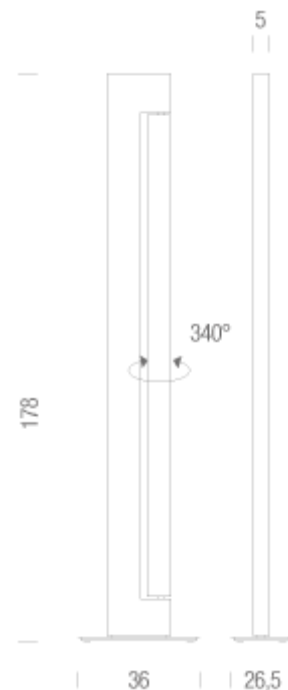

LxPxH (base)	13x40x50
Weight (body)	31x17x190
Weight (base)	12,3
Parcels	10,5

NEMO

ARA FLOOR

Ilaria Marelli

MK3 HALO+FLUO

Lamping

Source	R7s QT-DE (114mm) + G5 T16 (FH-HO)
Total power	300W + 80W
Emission	up and vertical, indirect
Switching	double switch, dimmable
Tension	230V
Materials	aluminium + PMMA

LxPxH (base)	13x40x50
Weight (body)	31x17x190
Weight (base)	12,3
Parcels	10,5

NEMO

ARA FLOOR

Ilaria Marelli

MK3 LED+LED

Lamping

Source	LED board + linear LED
Total power	23W + 40W
Emission	up and vertical, indirect
Switching	double, dimmable (dali on request)
Tension	230V
Color temperature	2700K/3000K
Luminous flux	2850lm + 5200lm
Typ cri	83
Energy class	A+
Materials	aluminium + PMMA

Codes

ARA TWW 2B
ARA TWL 2B
ARA TXL 2B
ARA TDL 2B
ARA TXX 2B
ARA TML 2B

Structure

white/white
white/polished
anthracite/polished
champagne/polished
anthracite/anthracite
moka/polished

Diffuseur

Package

LxPxH (base)	13x40x50
Weight (body)	31x17x190
Weight (base)	12,3
Parcels	10,5