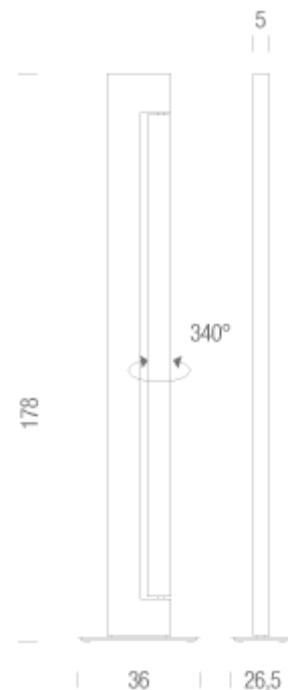

NEMO

ARA FLOOR

Ilaria Marelli

HALO+FLUO

Lamping

Source	R7s QT-DE (114mm) + G5 T16 (FH-HO)
Total power	300W + 80W
Emission	up and vertical, indirect
Switching	double switch
Tension	230V
Materials	aluminium + PMMA

Codes

	Structure	Diffuseur
ARA KDL 2A	champagne/polished	
ARA KWL 2A	white/polished	
ARA KWW 2A	white/white	
ARA KXX 2A	anthracite/anthracite	
ARA KXL 2A	anthracite/polished	
ARA KML 2A	moka/polished	

Package

LxPxH (base)	13x40x50
Weight (body)	31x17x190
Weight (base)	12,3
Parcels	10,5

NEMO

ARA FLOOR

Ilaria Marelli

MK3 HALO+FLUO

Lamping

Source	R7s QT-DE (114mm) + G5 T16 (FH-HO)
Total power	300W + 80W
Emission	up and vertical, indirect
Switching	double switch, dimmable
Tension	230V
Materials	aluminium + PMMA

Codes

ARA TWW 2B
ARA TWL 2B
ARA TXL 2B
ARA TDL 2B
ARA TXX 2B
ARA TML 2B

Structure

white/white
white/polished
anthracite/polished
champagne/polished
anthracite/anthracite
moka/polished

Diffuseur

Package

LxPxH (base)	13x40x50
Weight (body)	31x17x190
Weight (base)	12,3
Parcels	10,5