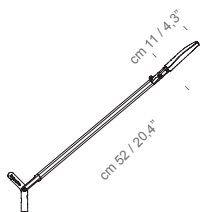

LED 7,5W

2700K - CRI>90

Power Supply 110-240V

Classe III

IP20

Demi Volée

cod. 4289 (24V)

LED 7,5W