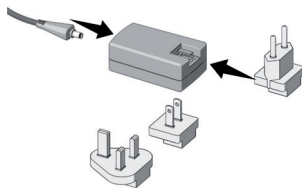

cod. 009428610

1

2

3

Touchless  
ON-OFF

Dimmer

0%

1 Touch 40% 