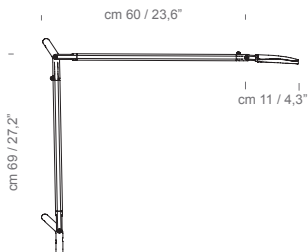

Classe III

IP20

Volée

cod. 4286 (24V)

LED 7,5W

2700K - CRI>90

Power Supply 110-240V

Classe III

IP20