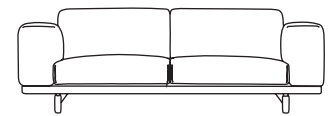

ENVIRONMENT Indoor

MODULE DIMENSIONS (CM)
3 seater: L 260 D 92 H 72
2 seater: L 200 D 92 H 72
Pouf: L 100 D 92 H 42
Legs height: 12 / Seat height: 42

MATERIAL Steel base, wooden frame, oak wood legs, cold foam (35/seat, 25/back) /feather filling, standard fabrics from Kvadrat. Legs: Natural oak or black-stained

MAINTENANCE

In order to maintain the shape of the sofa's pillows, lightly beat them with your hands and sculp them back into shape.

ABOUT THE DESIGNER

Anderssen & Voll are two thirds of the former design team Norway Says and among the most prominent and successful Norwegian designers. They have formerly been named both Norwegian and Scandinavian designers of the year in Norway and have received International awards and recognition for their work with furniture, lighting and home accessories.