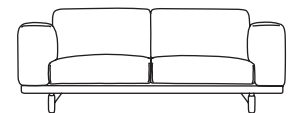

MAINTENANCE

In order to maintain the shape of the sofa's pillows, lightly beat them with your hands and sculp them back into shape.

ABOUT THE DESIGNER

Anderssen & Voll are two thirds of the former design team Norway Says and among the most prominent and successful Norwegian designers. They have formerly been named both Norwegian and Scandinavian designers of the year in Norway and have received International awards and recognition for their work with furniture, lighting and home accessories.

260 cm

200 cm

92 cm

100 cm 80 cm 42 cm

Other colours available on request