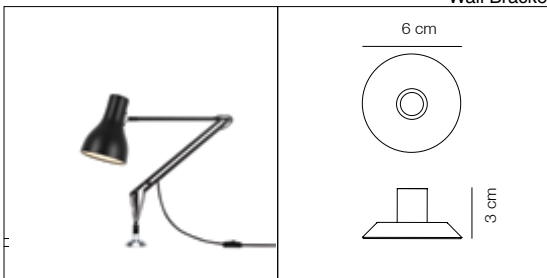

## Dimensions

- Max. 53cm
- Shade diameter: 14cm
  - Shade height: 19cm
  - Max reach: 66cm (from base to shade)
  - Base diameter: 20cm
  - Cable length: 270cm
  - Lamp Packaging (L x W x H): 31cm x 17cm x 44cm
  - Lamp Packaged Weight: 3.65kg

# Type 75™

ANGLEPOISE®

Type 75™ Collection | Technical Sheet

Launched In 2004 | Designed by Sir Kenneth Grange

Desk Clamp

Wall Bracket

Desk Insert

## Accessories

Desk Clamp: Brushed aluminium  
Wall Bracket: Silver painted  
Desk Insert: Silver painted