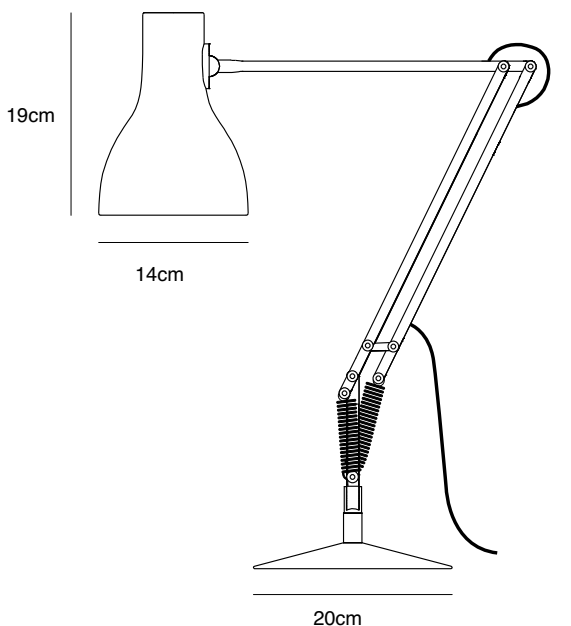

# Type 75™

ANGLEPOISE®

Type 75™ Collection | Technical Sheet

Launched In 2004 | Designed by Sir Kenneth Grange

32cm

## Dimensions

- Max. 53cm
- Shade diameter: 14cm
  - Shade height: 19cm
  - Max reach: 66cm (from base to shade)
  - Base diameter: 20cm
  - Cable length: 270cm
  - Lamp Packaging (L x W x H): 31cm x 17cm x 44cm
  - Lamp Packaged Weight: 3.65kg

## Dimensions

- Desk Clamp: Depth 9cm, Diameter 8cm
- Wall Bracket: Length 14cm, Height 6cm, Width 3cm
- Desk insert: Diameter 6cm, Height 3cm