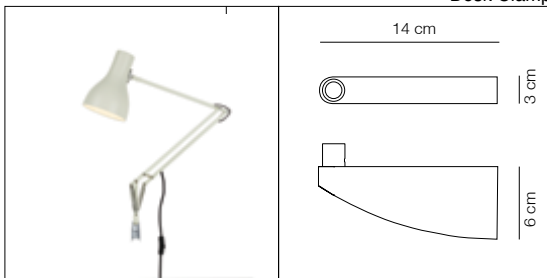

## Dimensions

- Max. 53cm
- Shade diameter: 14cm
  - Shade height: 19cm
  - Max reach: 66cm (from base to shade)
  - Base diameter: 20cm
  - Cable length: 270cm
  - Lamp Packaging (L x W x H): 31cm x 17cm x 44cm
  - Lamp Packaged Weight: 3.65kg

# Type 75™

ANGLEPOISE®

Type 75™ Collection | Technical Sheet

Launched In 2004 | Designed by Sir Kenneth Grange

Desk Clamp

Wall Bracket

Desk Insert