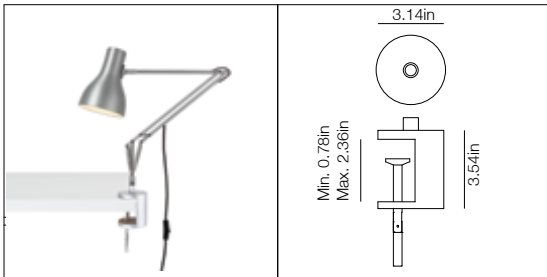

Type 75™

ANGLEPOISE®

Type 75™ Collection | Technical Sheet

Launched In 2004 | Designed by Sir Kenneth Grange

Desk Clamp