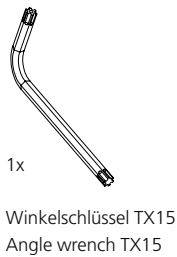

②

HINWEIS - Magnetisches Kugelgelenk
ATTENTION - Magnetic ball joint