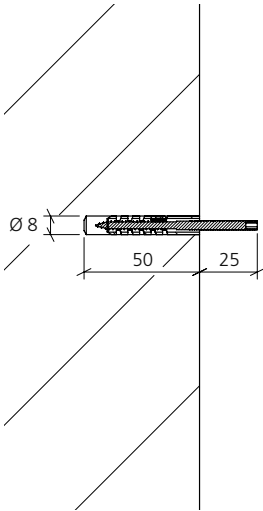

schönbuch.

BEAUTY

MONTAGEANLEITUNG / ASSEMBLY INSTRUCTIONS

BEAUTY - WANDMONTAGE / WALL MOUNTING

①

1 x

Inbus SW 4
Allen key, SW 4

②