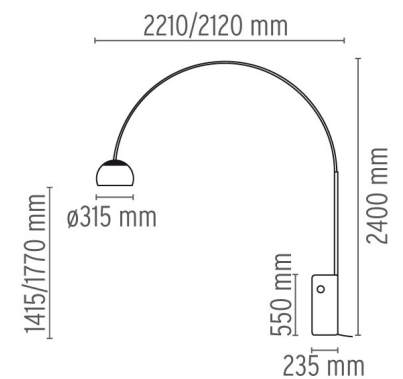

## PHYSICAL

<b>Supply</b>	Power cord
<b>Cord length (mm)</b>	2700
<b>Construction material</b>	Aluminum, Marble, Stainless steel
<b>Weight (kg)</b>	63.8

## DIMENSIONS