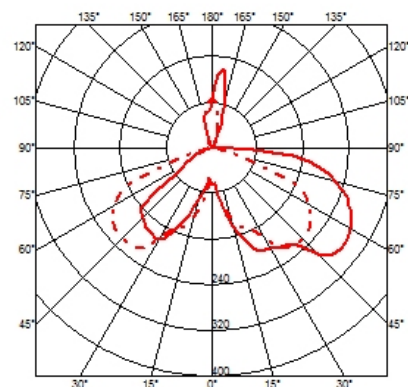

Snoopy

designed by Achille & Pier Giacomo Castiglioni

Table lamp giving direct light

● F6380030 Black

DIMENSIONS

CERTIFICATIONS

IP
20

PHYSICAL