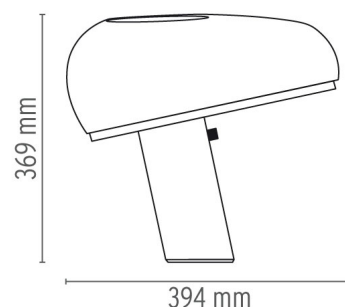

FLOS

SNOOPY

Mounting	Table
Lamps description	1 x MAX 105W E27 HSGS or 1 LED 8W E27 740lm 2700K dimmer
Environment	Indoor
Finish	Black
Technical description	Table lamp giving direct light with enamelled metal reflector and white marble base. It was designed by Achille e Pier Giacomo Castiglioni in 1967.

Snoopy

designed by Achille & Pier Giacomo Castiglioni

Table lamp giving direct light

● F6380030 Black

DIMENSIONS

CERTIFICATIONS

IP
20

PHYSICAL

Construction material	Marble, Metal
Weight (kg)	7.9