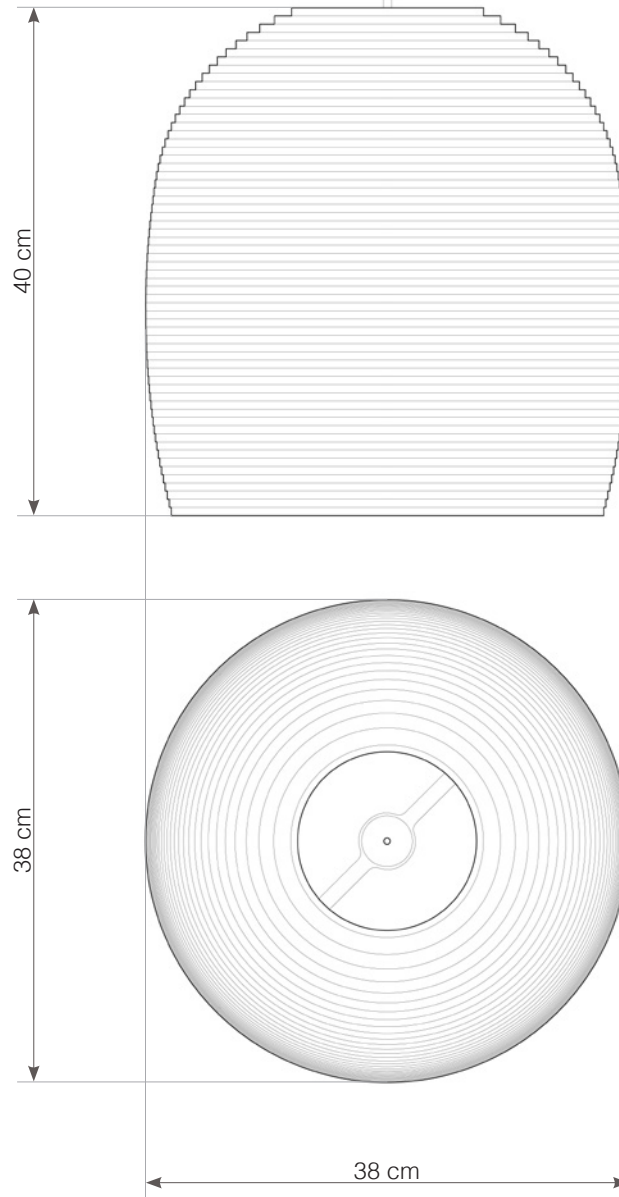

Bell16

1x 15W maximum LED
E27 socket | 230V 50Hz | Class II

For use with dimmable incandescent bulbs. Also compatible with CFL bulbs or dimmable LED bulbs of equivalent wattage.

Mounting Installation: Suspended

recycled cardboard

responsibly made in holland

proudly designed in seattle | usa

responsible handmade quality

nontoxic fire retardant treated

compressed air recommended cleaning

use in dry location only

● SHADE ALSO AVAILABLE IN NATURAL.

hardwired cord set + ceiling canopy

INCLUDES A TWO-METER WHITE FABRIC CORD AND A GRAY POWDER COATED STEEL CANOPY. ○●
FIVE-METER CORDS ARE AVAILABLE FOR AN ADDITIONAL CHARGE.

Scraplight shades are non-toxic and are handmade using responsible practices. Because all Scraplights are handmade, dimensions may vary slightly. This luminaire is compatible with bulbs of the energy classes A++, A+, A, B, C, D & E (EU No 874/2012).

SCRAPLIGHTS® white
a refreshing take on a responsible idea