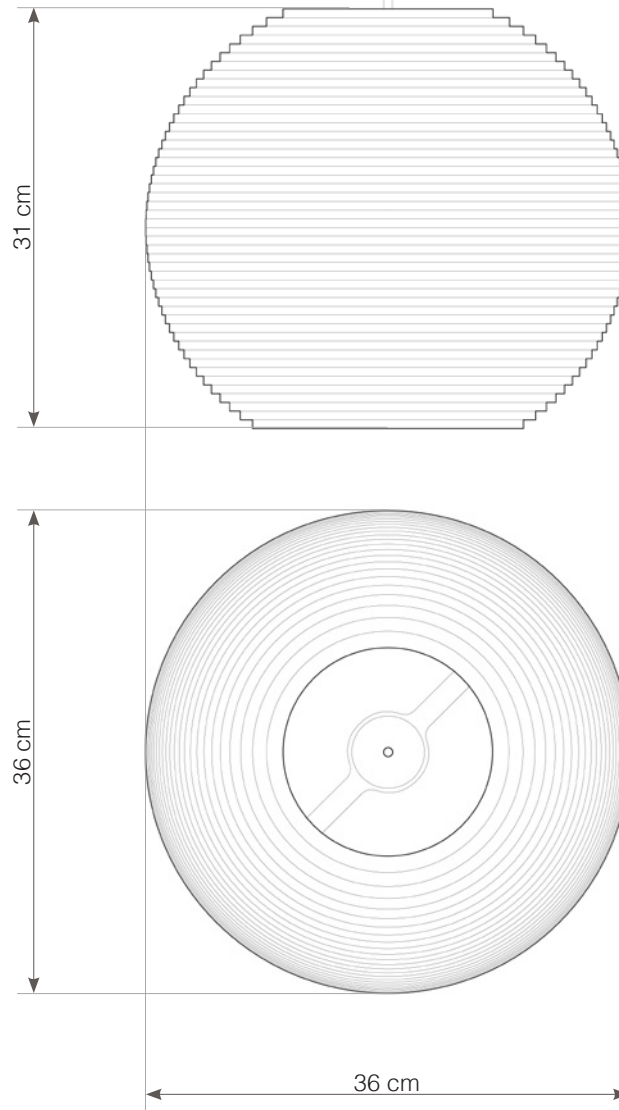

Moon14

1x 15W maximum LED
E27 socket | 230V 50Hz | Class II

For use with dimmable incandescent bulbs. Also compatible with CFL bulbs or dimmable LED bulbs of equivalent wattage.

Mounting Installation: Suspended

recycled cardboard

responsibly made in holland

proudly designed in seattle | usa

responsible handmade quality

nontoxic fire retardant treated

compressed air recommended cleaning

use in dry location only

● SHADE ALSO AVAILABLE IN NATURAL.

hardwired cord set + ceiling canopy

INCLUDES A TWO-METER WHITE FABRIC CORD AND A GRAY POWDER COATED STEEL CANOPY. ○●
FIVE-METER CORDS ARE AVAILABLE FOR AN ADDITIONAL CHARGE.

Scraplight shades are non-toxic and are handmade using responsible practices. Because all Scraplights are handmade, dimensions may vary slightly. This luminaire is compatible with bulbs of the energy classes A++, A+, A, B, C, D & E (EU No 874/2012).

SCRAPLIGHTS® white
a refreshing take on a responsible idea