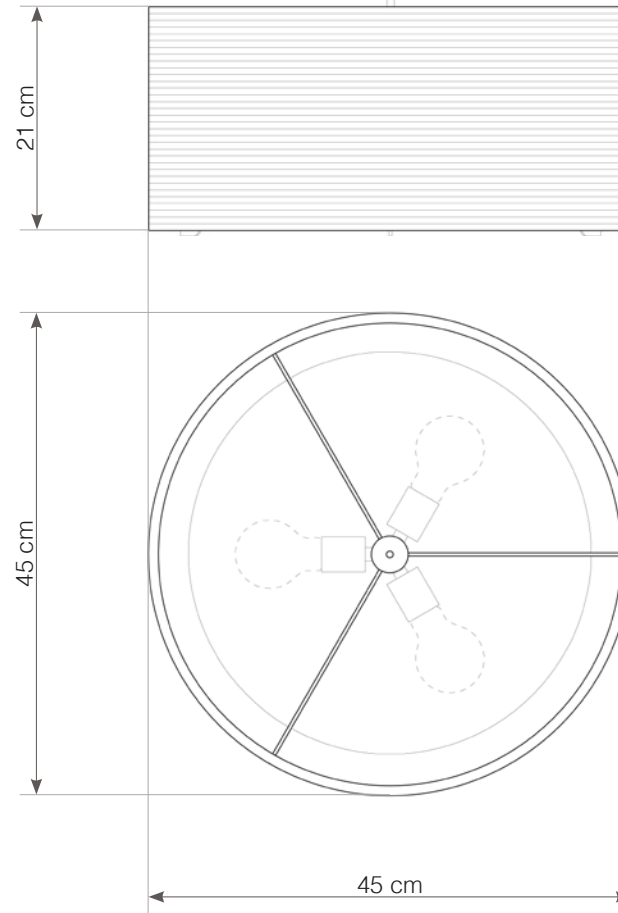

Drum18

3x 15W maximum LED
E27 socket | 230V 50Hz | Class I

For use with dimmable incandescent bulbs. Also compatible with CFL bulbs or dimmable LED bulbs of equivalent wattage.

Mounting Installation: Suspended

recycled cardboard

responsibly made in holland

proudly designed in seattle | usa

responsible handmade quality

nontoxic fire retardant treated

contains tempered glass

black powder-coated steel frame

compressed air recommended cleaning

use in dry location only

● SHADE ALSO AVAILABLE IN NATURAL.

hardwired cord set + ceiling canopy

INCLUDES A TWO-METER WHITE FABRIC CORD AND A GRAY POWDER COATED STEEL CANOPY. ○ ●
FIVE-METER CORDS ARE AVAILABLE FOR AN ADDITIONAL CHARGE.

Scraplight shades are non-toxic and are handmade using responsible practices. Because all Scraplights are handmade, dimensions may vary slightly. This luminaire is compatible with bulbs of the energy classes A++, A+, A, B, C, D & E (EU No 874/2012).

SCRAPLIGHTS® white
a refreshing take on a responsible idea